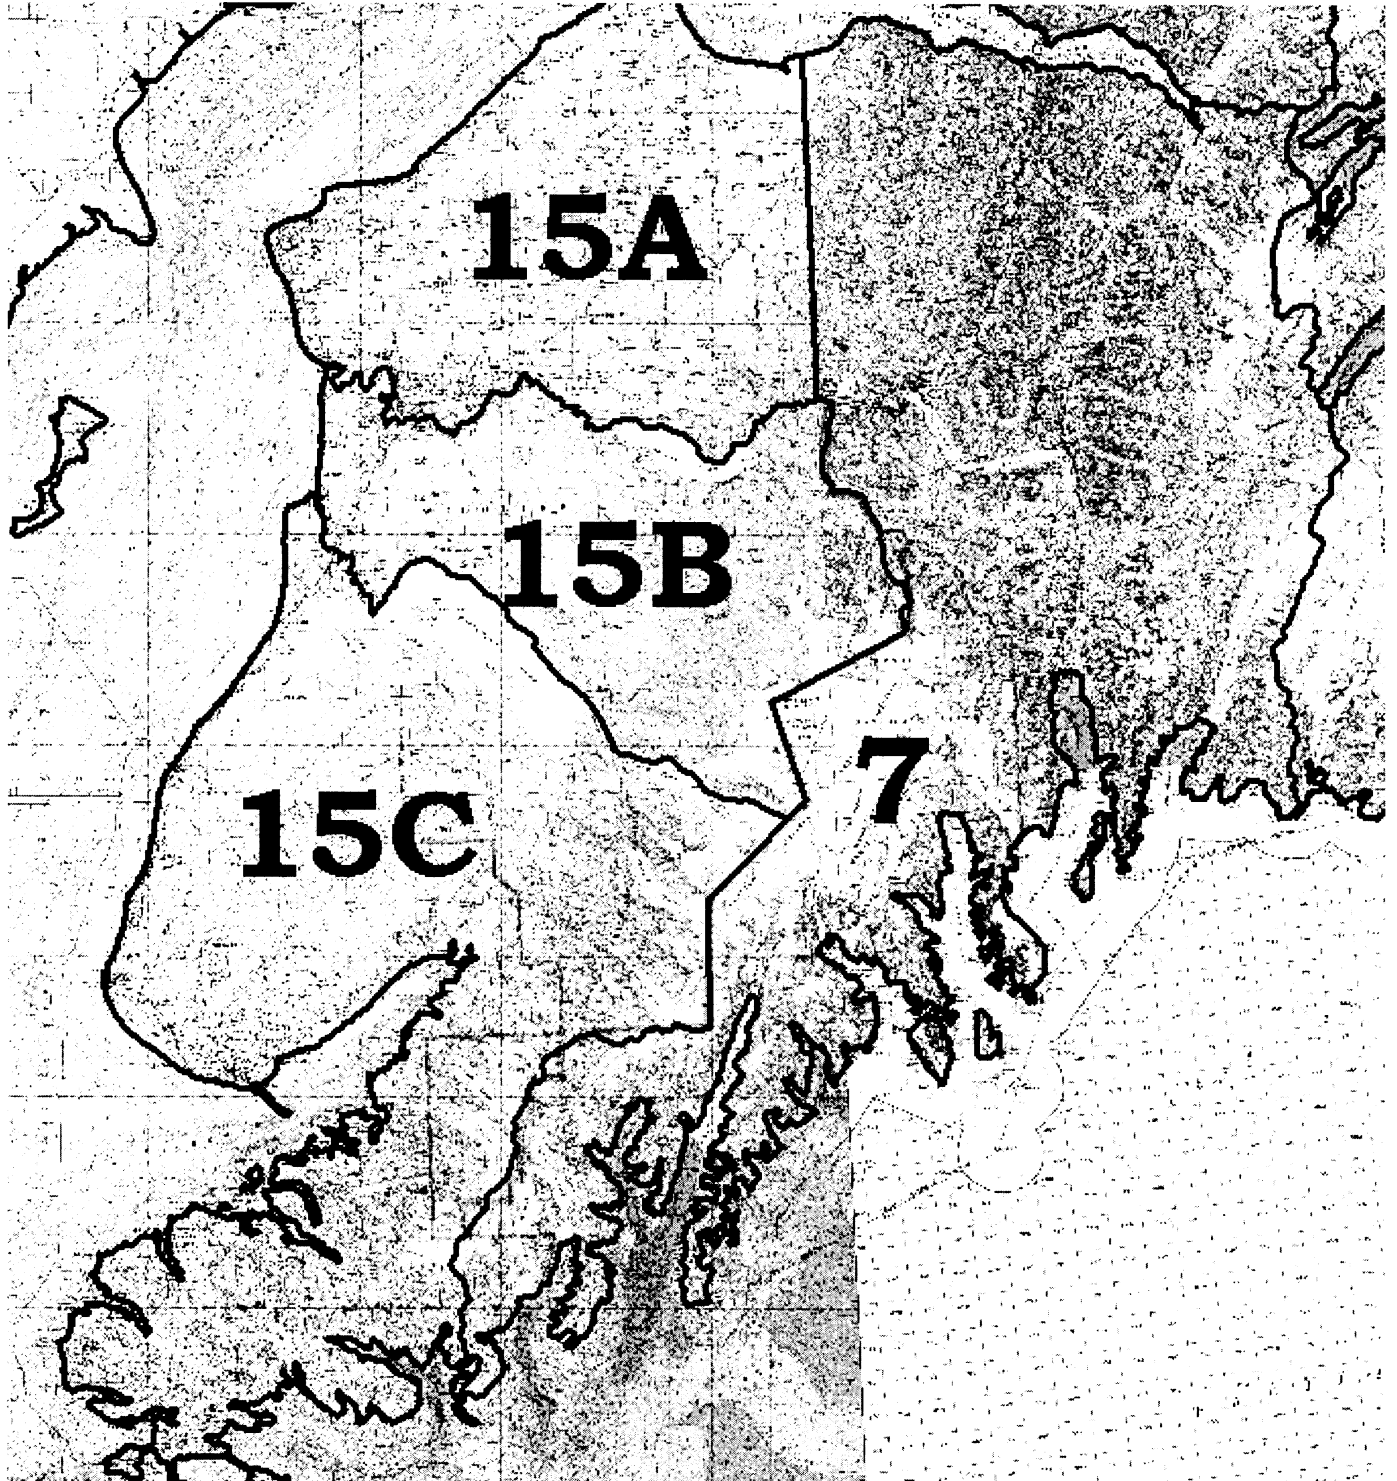

## **LIST OF ILLUSTRATIONS**

Chart 1. Kenai Peninsula Brown Bear Mortality by Regulatory Year.....	41
Figure 1. Kenai Peninsula Game Management Units.....	43
Figure 2. Location of Bears Killed in Defense of Life or Property on the Kenai Peninsula.....	45
Figure 3. Selected Areas Referenced in the Chapter 3 Site-Specific Section .....	47

Chart 1: Kenai Peninsula Brown Bear Mortality by Regulatory Year

Figure 1: Kenai Peninsula game management units (GMUs 7 and 15)