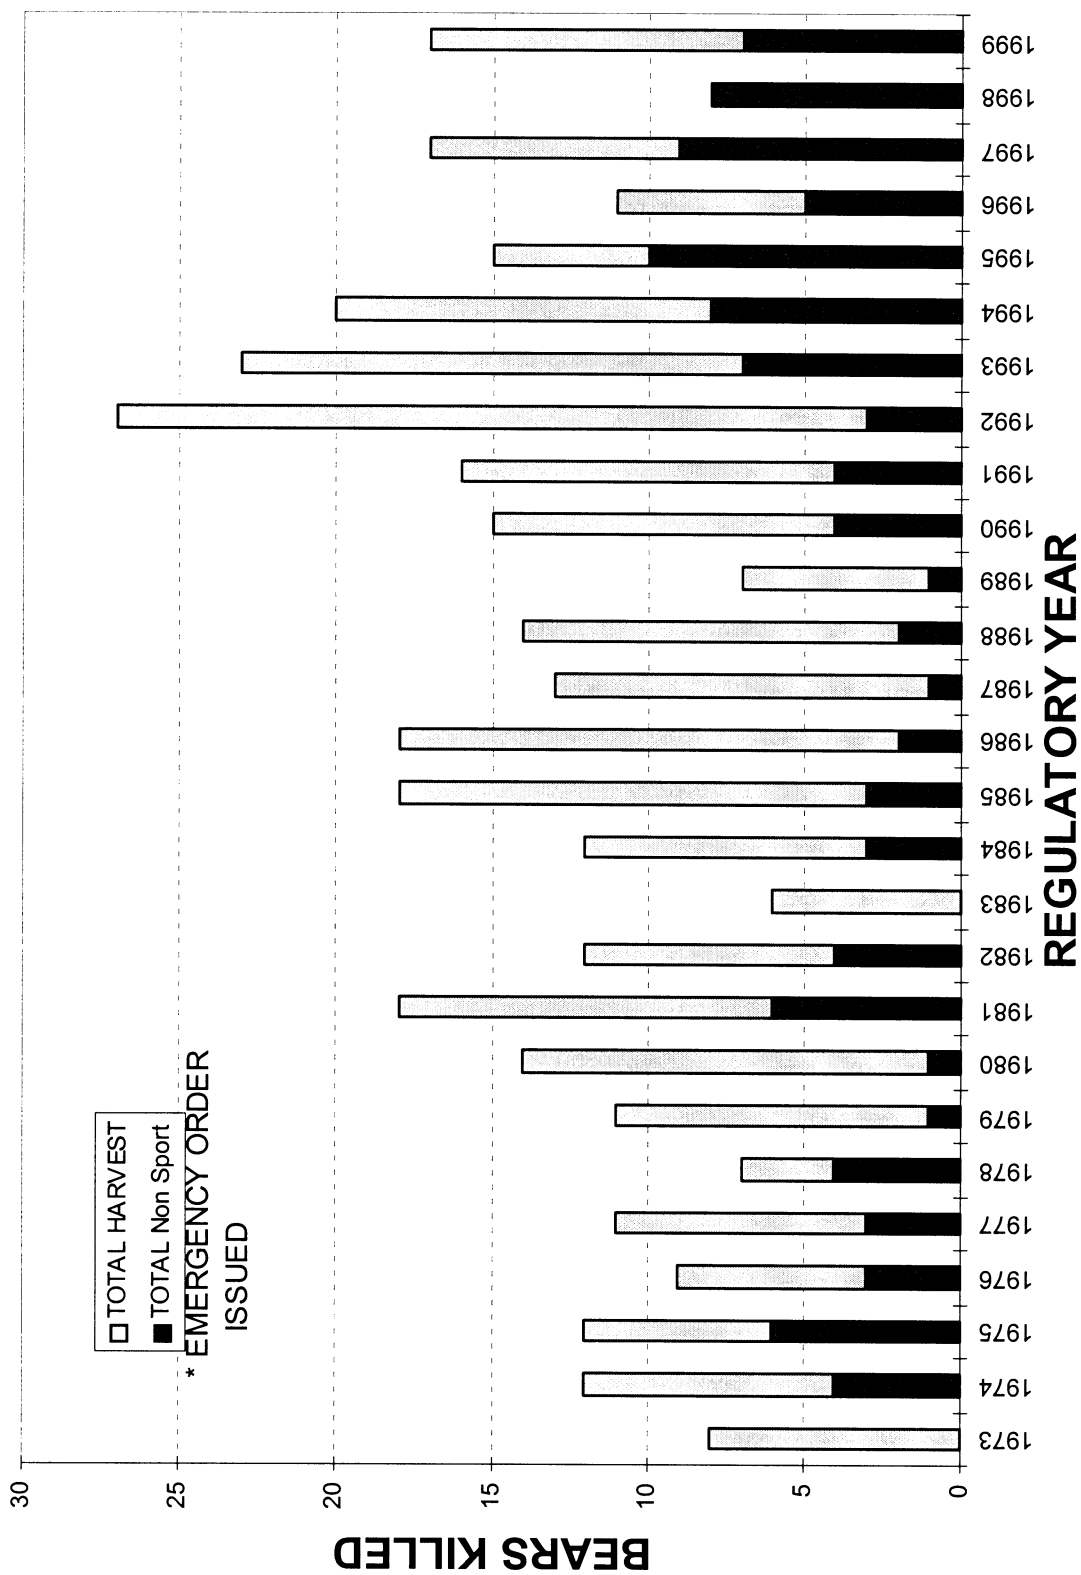

## **LIST OF ILLUSTRATIONS**

Chart 1. Kenai Peninsula Brown Bear Mortality by Regulatory Year.....	41
Figure 1. Kenai Peninsula Game Management Units.....	43
Figure 2. Location of Bears Killed in Defense of Life or Property on the Kenai Peninsula.....	45
Figure 3. Selected Areas Referenced in the Chapter 3 Site-Specific Section .....	47

Chart 1: Kenai Peninsula Brown Bear Mortality by Regulatory Year

Figure 1: Kenai Peninsula game management units (GMUs 7 and 15)