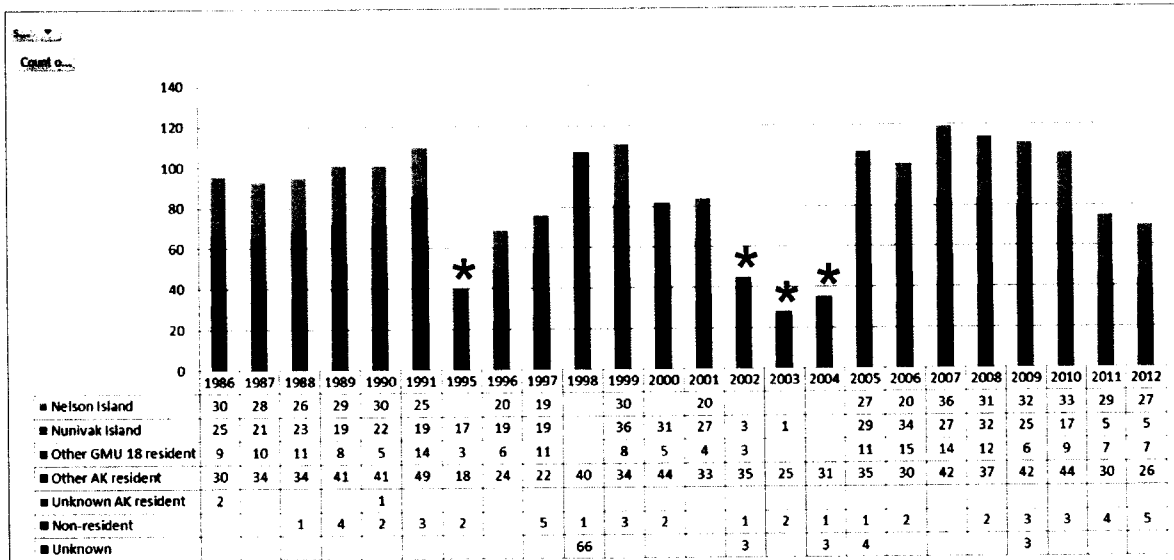

Submitted by ADFAG, January 10, 2014

GMU 18 muskox harvests, by region, 1986–2012

	Unknown	Non-resident	Unknown AK resident	Other AK resident	Other GMU 18 resident	Nunivak Island	Nelson Island	Total
1986			2	30	9	25	30	96
1987				34	10	21	28	93
1988		1		34	11	23	26	95
1989		4		41	8	19	29	101
1990		2	1	41	5	22	30	101
1991		3		49	14	19	25	110
* 1995		2		18	3	17		40
1996				24	6	19	20	69
1997		5		22	11	19	19	76
1998	66	1		40				107
1999		3		34	8	36	30	111
2000		2		44	5	31		82
2001				33	4	27	20	84
** 2002	3	1		35	3	3		45
** 2003		2		25		1		28
** 2004	3	1		31				35
2005	4	1		35	11	29	27	107
2006		2		30	15	34	20	101
2007				42	14	27	36	119
2008		2		37	12	32	31	114
2009	3	3		42	6	25	32	111
2010		3		44	9	17	33	106
2011		4		30	7	5	29	75
2012		5		26	7	5	27	70
Total	79	47	3	821	178	456	492	2076

Blanks in the table are incomplete data or zero harvest.

GMU 18 muskox harvests, by region, 1986–2012

Blanks in the figure are incomplete data or zero harvest.