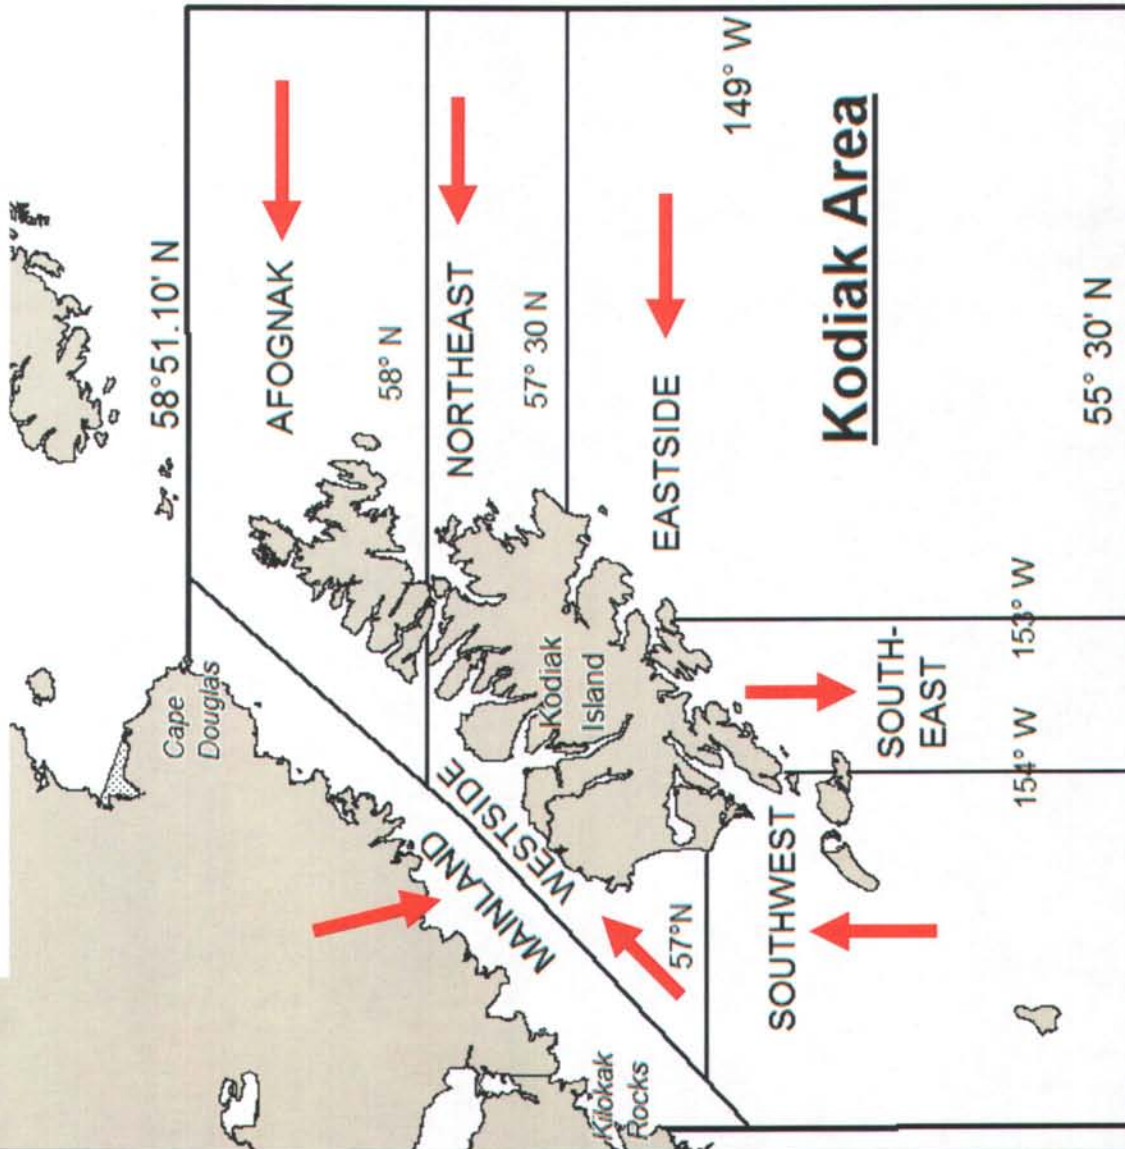

Black Rockfish (*Sebastes melanops*)

- Long lived, maximum age ~ 50 years
- Low fecundity
- Schooling, over rocky reefs, high current areas
- Surface to 366 m, but most often shallower than 55 m
- Off of Alaska, mature at age 6-10 years

2007 Kodiak Area Black Rockfish Districts and GHLS

2007 GHLS (pounds)

Kodiak Area	
Afognak District:	35,000
Northeast District:	20,000
Eastside District:	30,000
Southeast District:	30,000
Southwest District:	20,000
Westside District:	20,000
Mainland District:	20,000

Kodiak Area Black Rockfish Harvest, GHL, 70% of the GHL and Closure Date by District, 2004 & 2005

Year	District	Pounds			Closure
		Harvest	GHL	70% of GHL	
2004	Afognak	36,909	35,000	24,500	24-Jun
	Northeast	16,573	20,000	14,000	28-Jun
	Eastside	30,748	30,000	21,000	10-Jul
	Southeast	27,820	30,000	21,000	10-Jul
	Southwest	0	20,000	14,000	31-Dec
	Westside	0	20,000	14,000	31-Dec
	Mainland	0	20,000	14,000	31-Dec
	Total	112,050	175,000	122,500	
2005	Afognak	32,555	35,000	24,500	2-Aug
	Northeast	16,217	20,000	14,000	25-May
	Eastside	34,092	30,000	21,000	5-Jul
	Southeast	28,030	30,000	21,000	2-Aug
	Southwest	0	20,000	14,000	31-Dec
	Westside	1,265	20,000	14,000	1-Jan
	Mainland	0	20,000	14,000	31-Dec
	Total	112,158	175,000	122,500	

Kodiak Area Black Rockfish Harvest, GHL, 70% of the GHL and Closure Date by District, 2006 & 2007

Year	District	Pounds			Closure
		Harvest	GHL	70% of GHL	
2006	Afognak	31,233	35,000	24,500	1-Nov
	Northeast	27,016	20,000	14,000	18-Apr
	Eastside	26,675	30,000	21,000	25-Apr
	Southeast	24,839	30,000	21,000	30-Jun
	Southwest	9,704	20,000	14,000	31-Dec
	Westside	2,533	20,000	14,000	31-Dec
	Mainland	0	20,000	14,000	31-Dec
	Total	122,001	175,000	122,500	
2007	Afognak	39,621	35,000	24,500	4-Jun
	Northeast	23,082	20,000	14,000	25-Apr
	Eastside	30,357	30,000	21,000	16-May
	Southeast	33,364	30,000	21,000	30-Jun
	Southwest	5,819	20,000	14,000	31-Dec
	Westside	3,114	20,000	14,000	31-Dec
	Mainland	0	20,000	14,000	31-Dec
	Total	135,537	175,000	122,500	