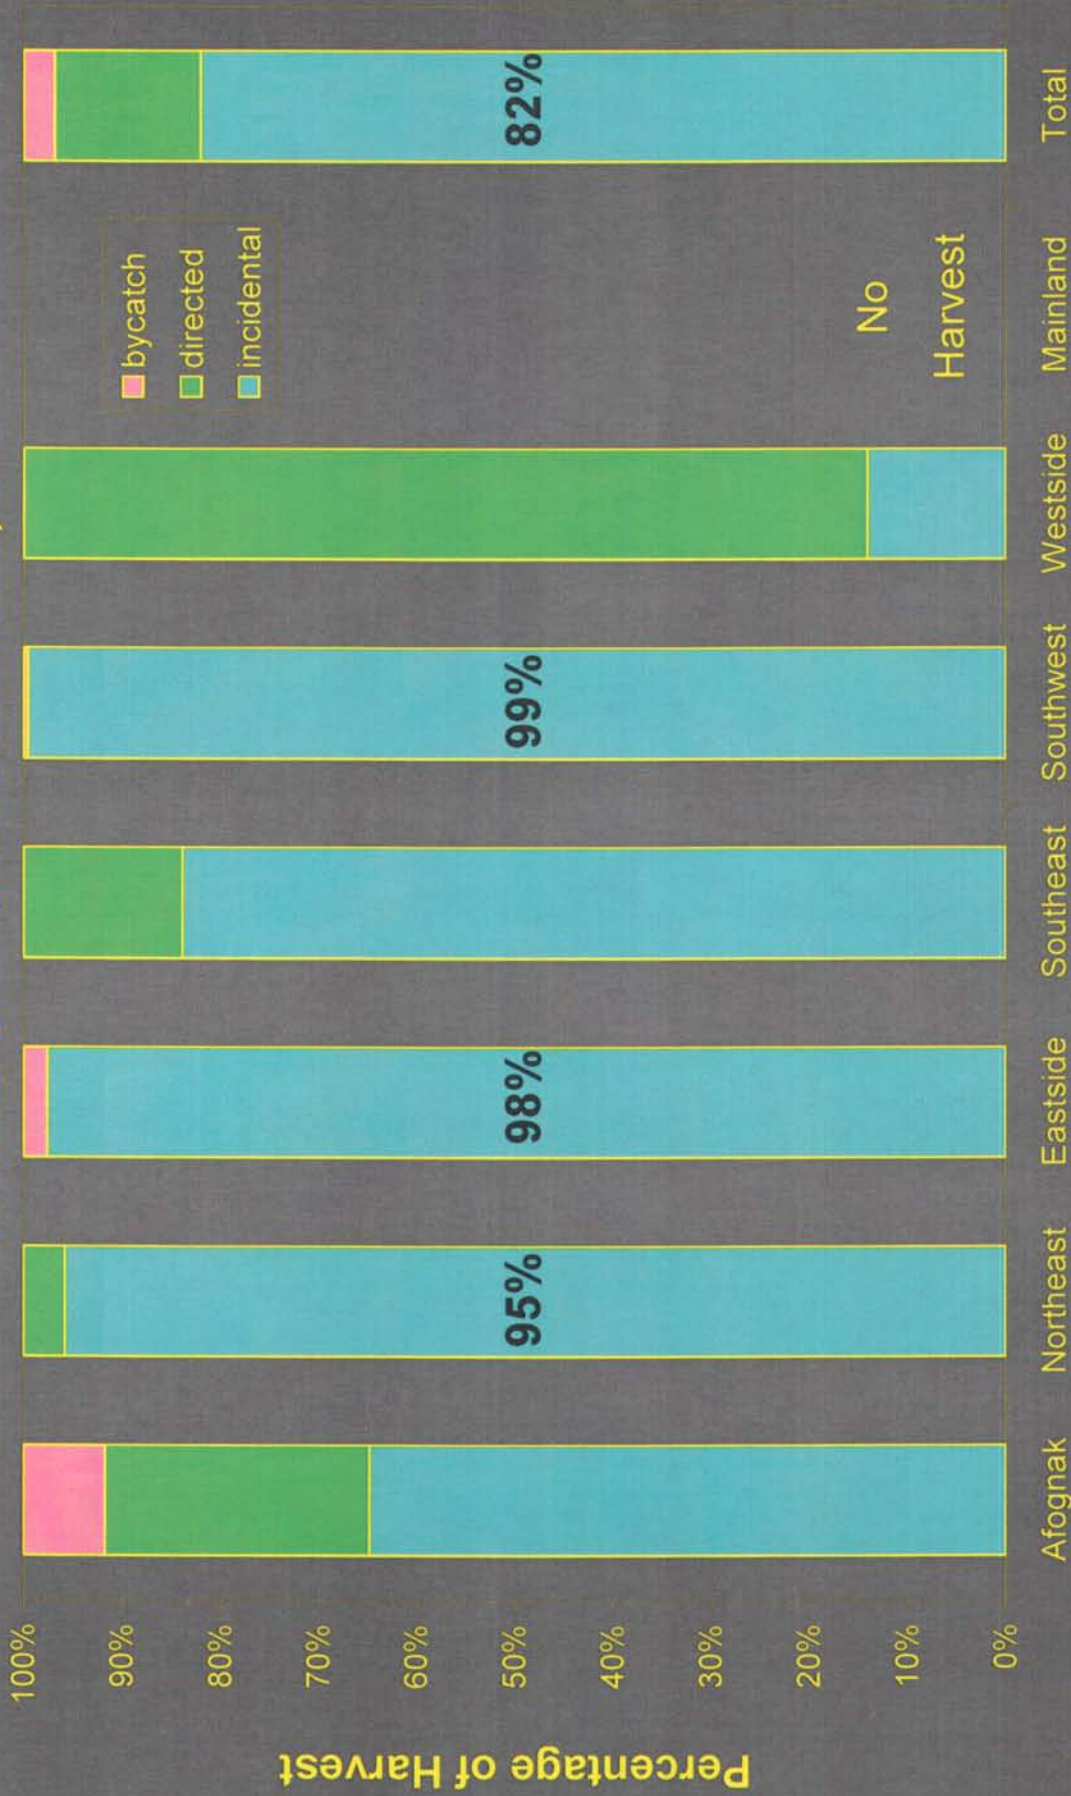

Percentage of Black Rockfish Harvest by Harvest Program and District in the Kodiak Area, 2007

Kodiak Area Black Rockfish Districts