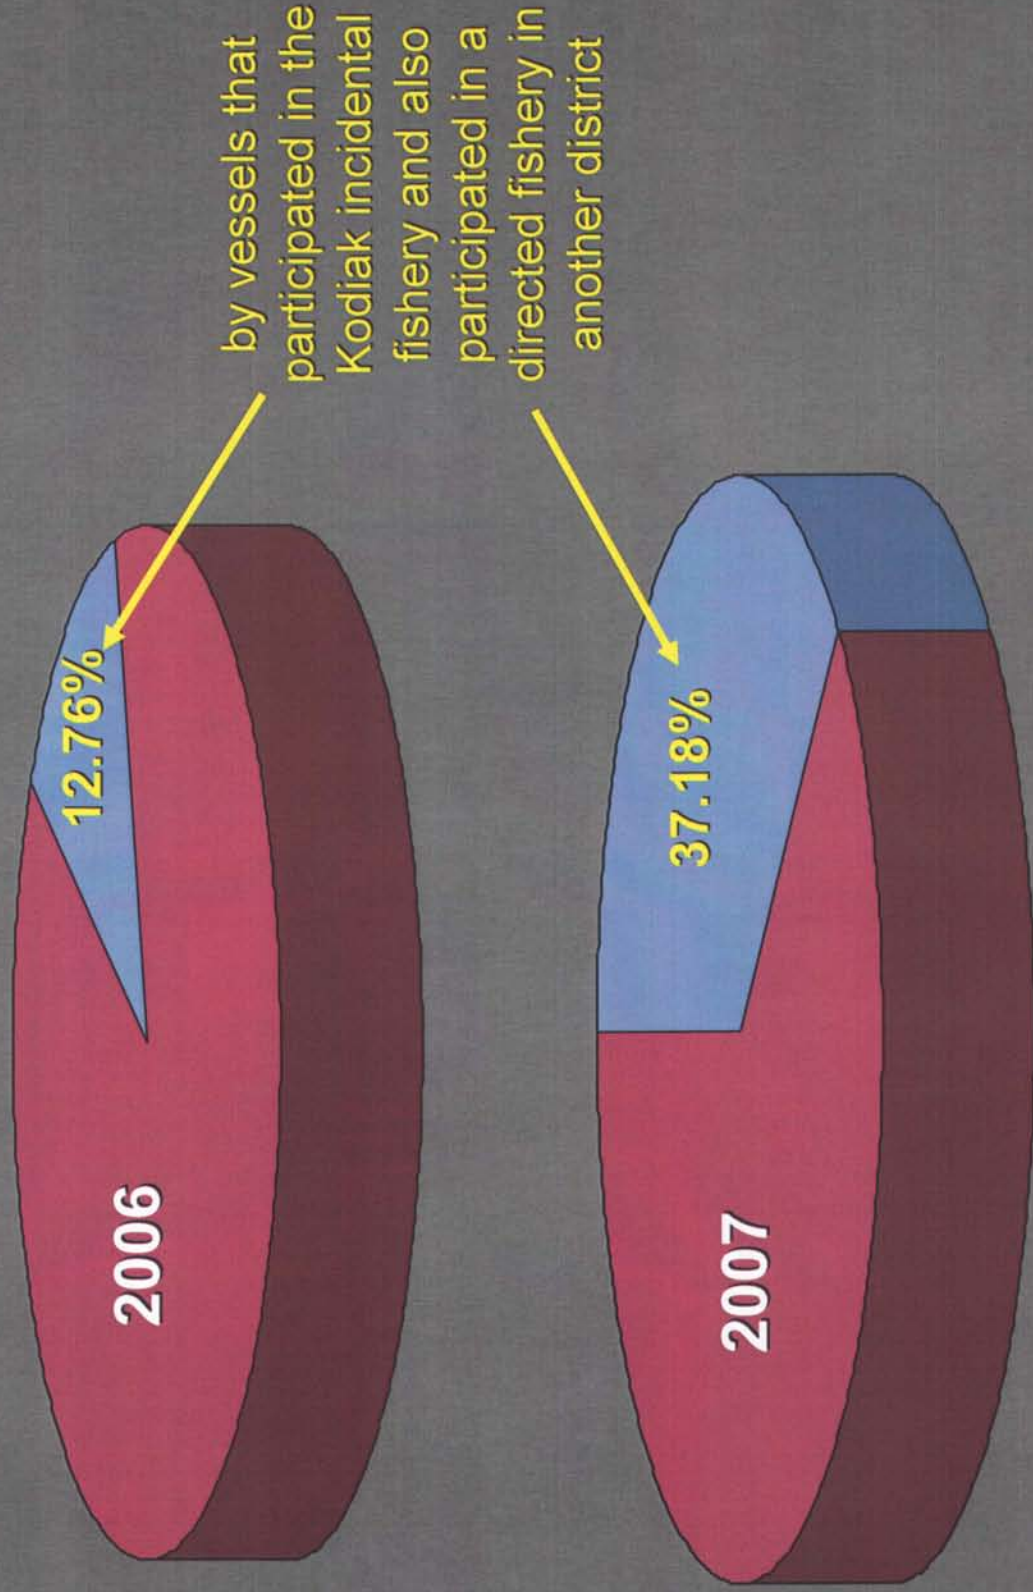

Kodiak Area Total Black Rockfish Harvest, 2006 & 2007