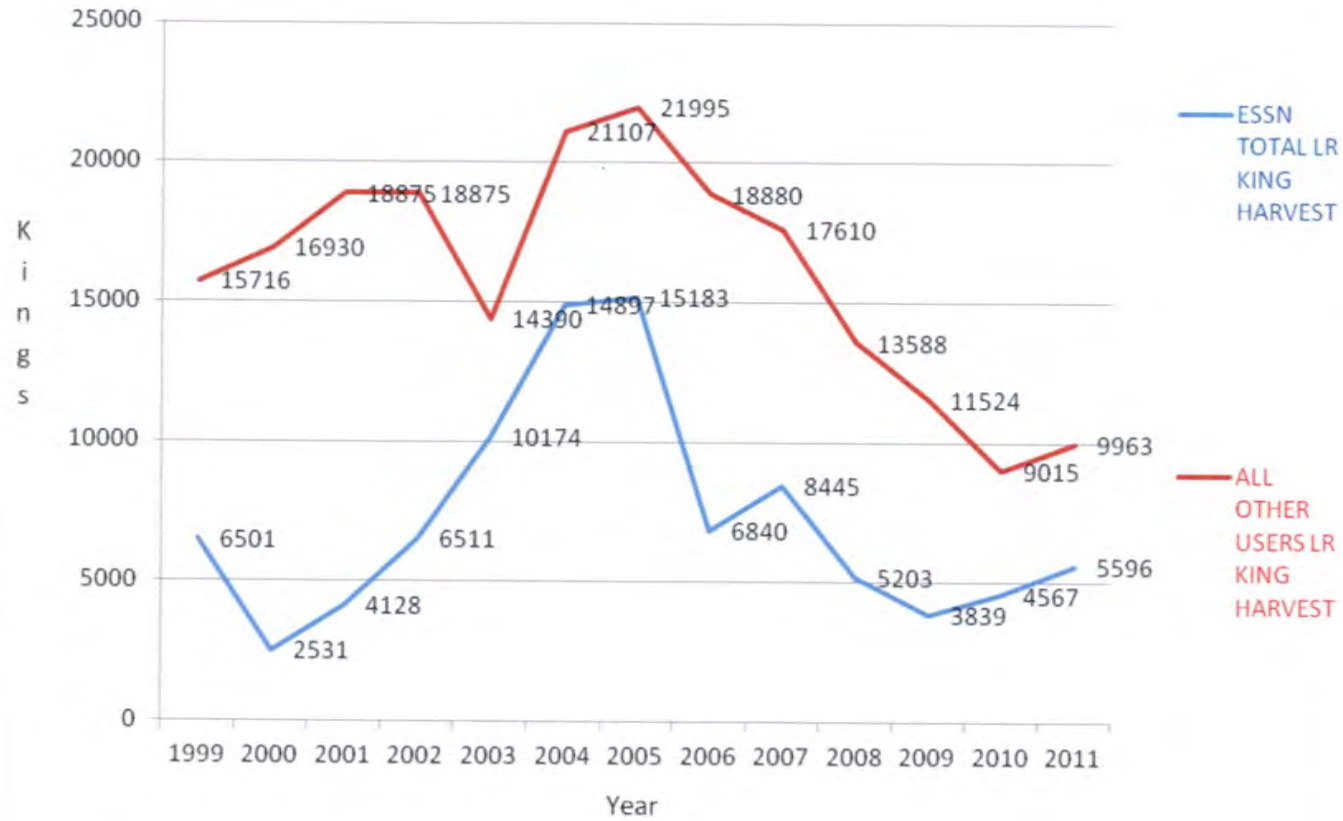

RC 73

Kenai River Kings Harvested Years 1999-2011

Data from ADFG Kenai River Late Run Chinook Salmon Estimated Harvest Table 1

KPFA

Matt Tikka