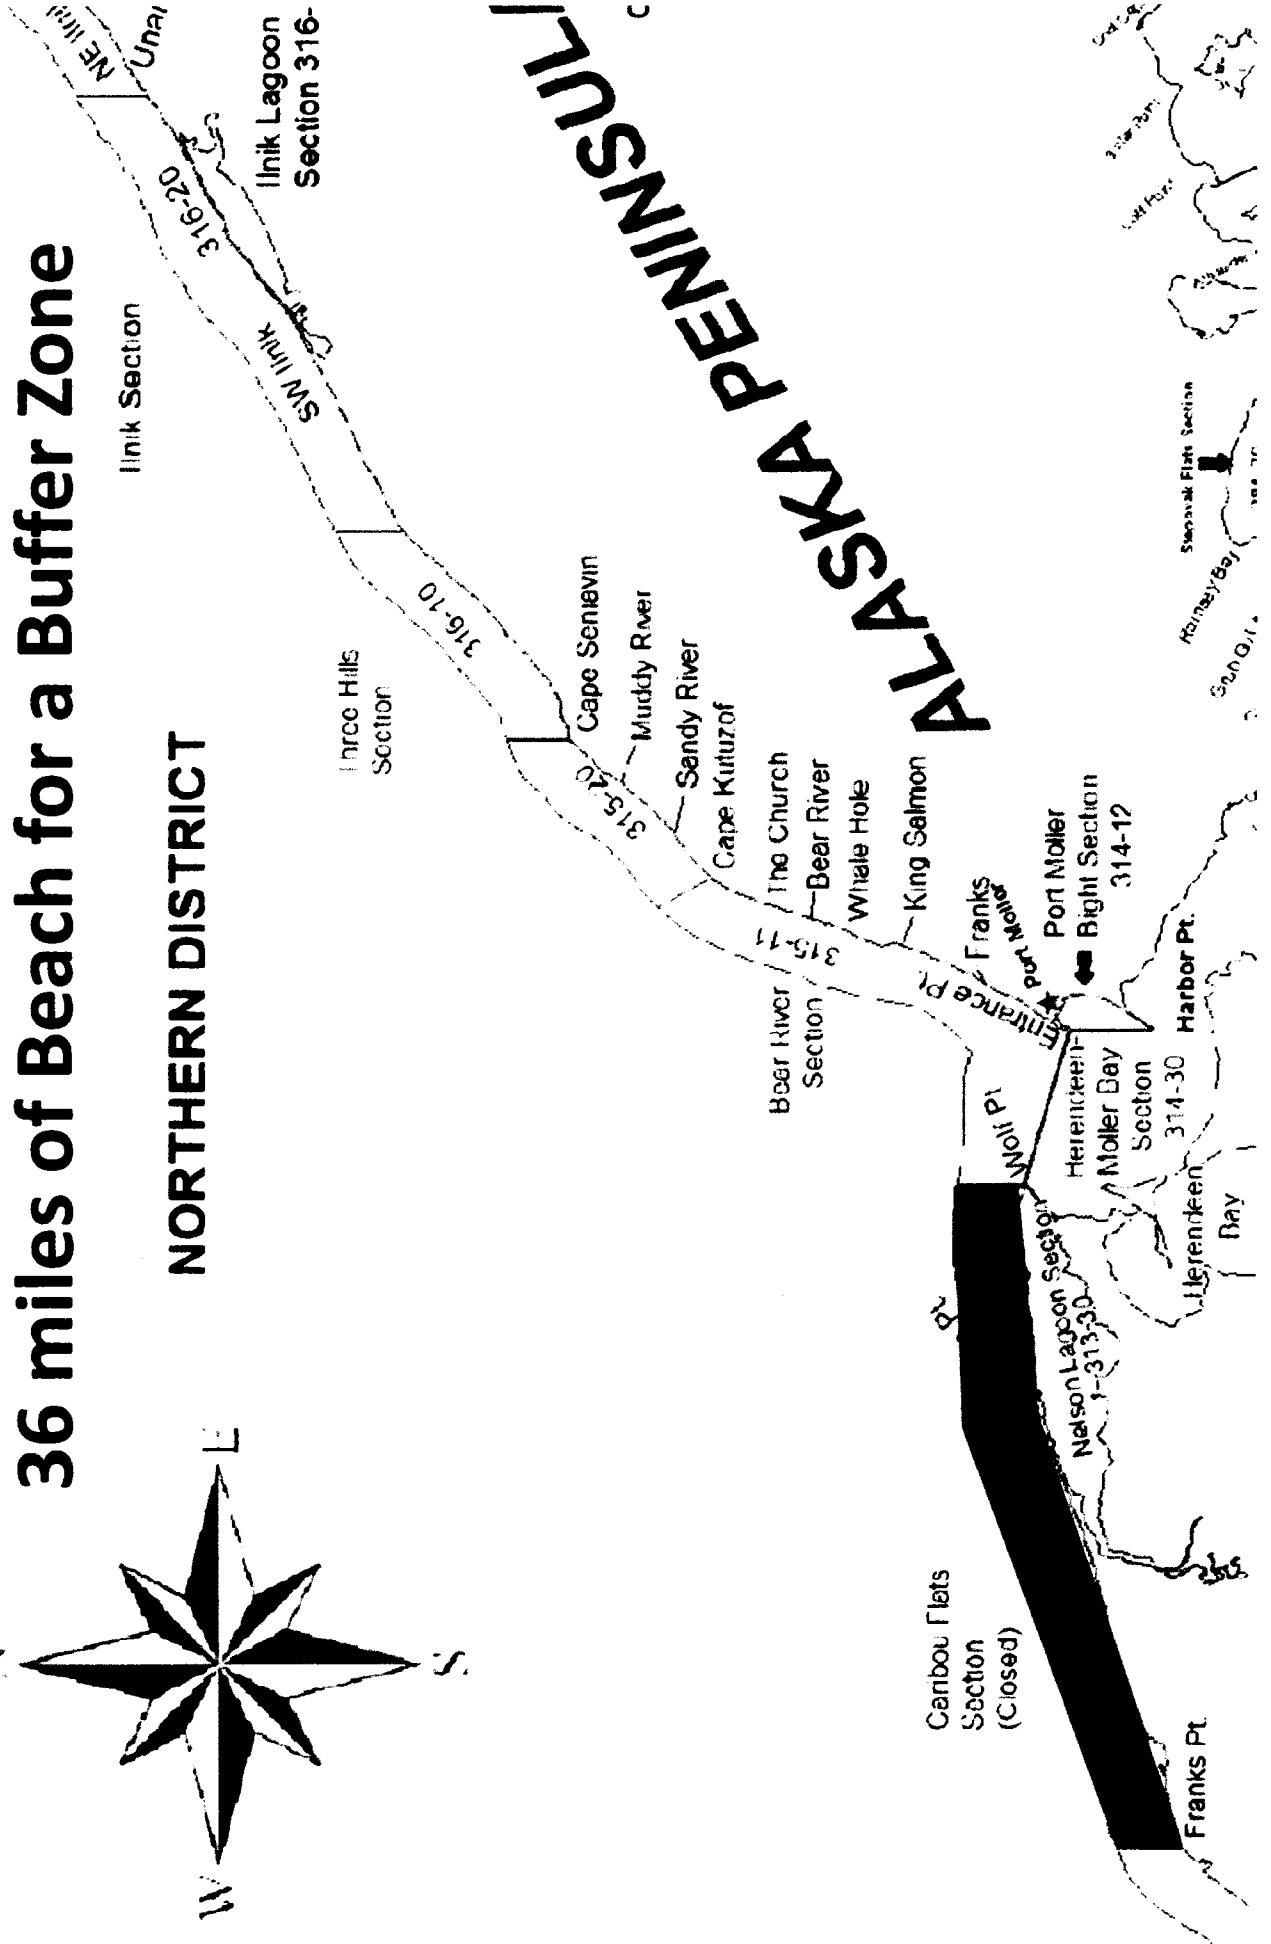

RCSH

Caribou Flats Section Closed

36 miles of Beach for a Buffer Zone

NORTHERN DISTRICT

Strog Point

ALASKA PENINSULA

Nelson Reporting Group Harvest Rates

Outer Port Heiden

North Innik

South Innik

Three Hills

Bear River

Nelson Lagoon

96

Out of District Harvest Rates of 1% or Greater for Egegik, Ugashik, and Naknek-Kvichak fisheries Including Harvest Rates of Nelson Stock in NP

Harvest Rates are Median Values for reporting stocks in there corresponding terminal areas. For example Wood Harvest rate in the Nushagak District Fishery.

- Norton Sound
- Norton Sound
- ⊗ Kuskokwim Bay
- ⊗ Kuskokwim R.
- Kanektok
- Goodnews
- Bristol Bay
- ⊗ Togiak
- Igushik
- Wood
- ⊗ Nushagak
- Kvichak
- Alagnak
- ⊗ Naknek
- Egegik
- Ugashik
- North Peninsula
- ⊗ Cinder
- Meshik
- ⊗ Ilnik
- Sandy
- Bear
- Nelson River
- Bristol Bay
- South Peninsula
- Chignik
- Bristol Bay
- Bristol Bay
- Bristol Bay
- Bristol Bay

2008 Harvest Rates in Terminal Areas

Harvest Rates are Median Values for reporting stocks in these corresponding terminal areas. For example Wood Harvest rate in the Nushagak District Fishery.

- Norton Sound
- Norton Sound
- Kuskokwim Bay
- Kuskokwim R.
- Kanektok
- Goodnews
- Bristol Bay
- Togiak
- Igushik
- Wood
- Nushagak
- Kivichak
- Alagnak
- Naknek
- Eggik
- Ugashik
- North Peninsula
- Cinder
- Meshik
- Iluk
- Sandy
- Bear
- Nelson River
- Bristol Bay
- South Peninsula
- Chignik
- Bristol Bay
- Bristol Bay
- Bristol Bay
- Bristol Bay