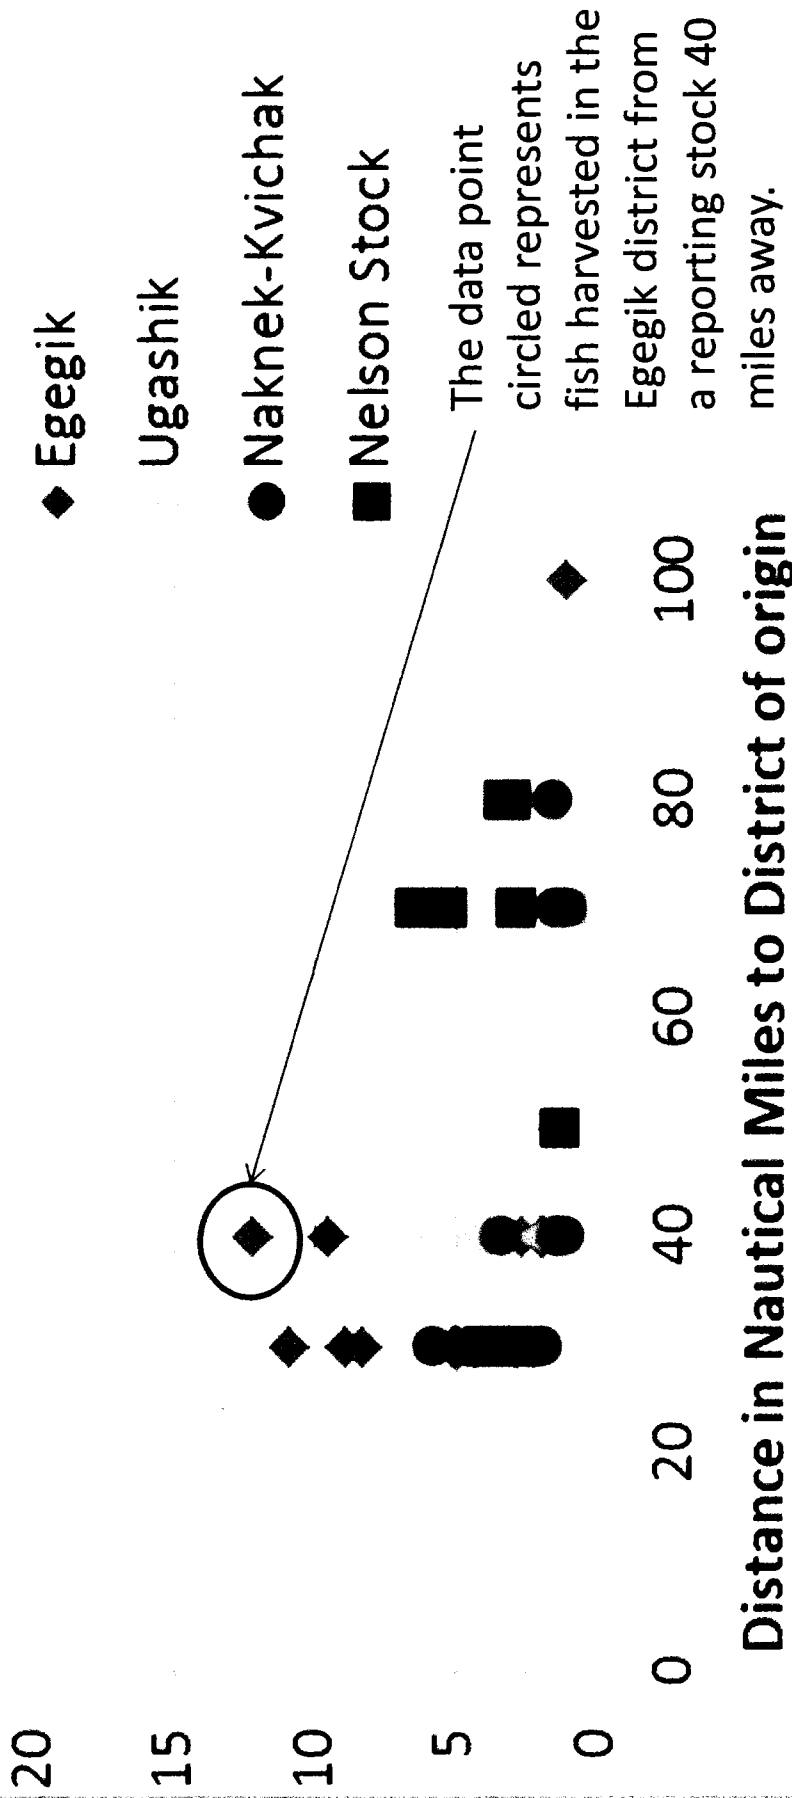

Out of District Harvest Rates of 1% or Greater for Egegik, Ugashik, and Naknek-Kvichak fisheries Including Harvest Rates of Nelson Stock in NP

Rates of Nelson Stock in NP