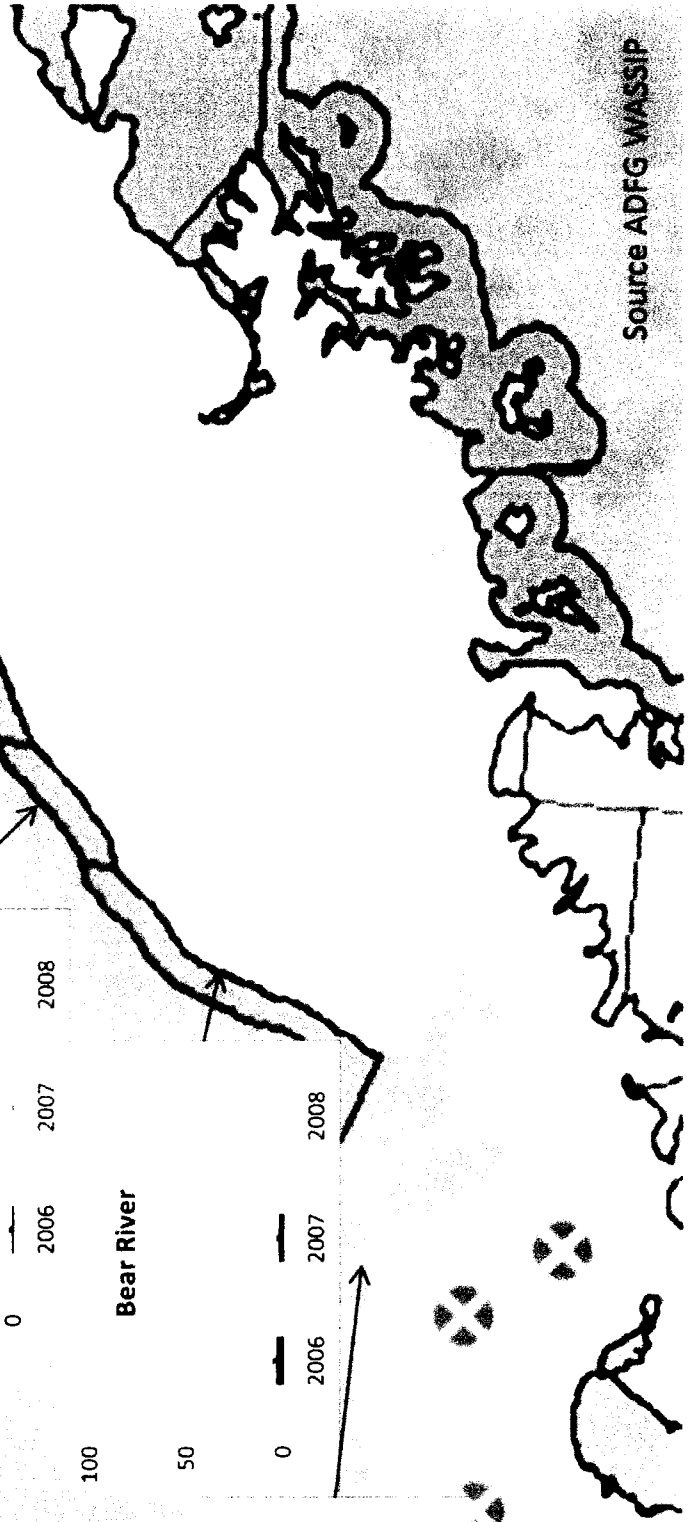

RCSH

Caribou Flats Section Closed

36 miles of Beach for a Buffer Zone

NORTHERN DISTRICT

Strog Point

ALASKA PENINSULA

Nelson Reporting Group Harvest Rates

Outer Port Heiden

North Innik

South Innik

Three Hills

Bear River

Nelson Lagoon

96

Out of District Harvest Rates of 1% or Greater for Egegik, Ugashik, and Naknek-Kvichak fisheries Including Harvest Rates of Nelson Stock in NP

Harvest Rates are Median Values for reporting stocks in there corresponding terminal areas. For example Wood Harvest rate in the Nushagak District Fishery.

- Norton Sound
- Norton Sound
- ⊗ Kuskokwim Bay
- ⊗ Kuskokwim R.
- Kanektok
- Goodnews
- Bristol Bay
- ⊗ Togiak
- Igushik
- Wood
- ⊗ Nushagak
- Kvichak
- Alagnak
- ⊗ Naknek
- Egegik
- Ugashik
- North Peninsula
- ⊗ Cinder
- Meshik
- ⊗ Ilnik
- Sandy
- Bear
- Nelson River
- Bristol Bay
- South Peninsula
- Chignik
- Bristol Bay
- Bristol Bay
- Bristol Bay
- Bristol Bay

2008 Harvest Rates in Terminal Areas

Harvest Rates are Median Values for reporting stocks in these corresponding terminal areas. For example Wood Harvest rate in the Nushagak District Fishery.

- Norton Sound
- Norton Sound
- Kuskokwim Bay
- Kuskokwim R.
- Kanektok
- Goodnews
- Bristol Bay
- Togiak
- Igushik
- Wood
- Nushagak
- Kivichak
- Alagnak
- Naknek
- Eggik
- Ugashik
- North Peninsula
- Cinder
- Meshik
- Iluk
- Sandy
- Bear
- Nelson River
- Bristol Bay
- South Peninsula
- Chignik
- Bristol Bay
- Bristol Bay
- Bristol Bay
- Bristol Bay