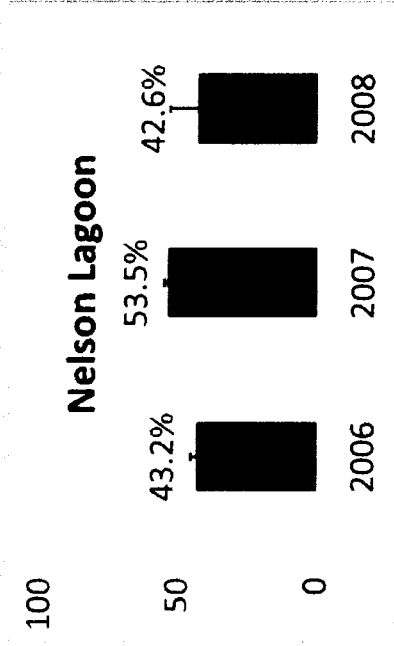

Rates of Nelson Stock in NP

Day Combined Nelson Lagoon Harvest Rates

130 to 140 Permits from Bear River to OPH

25 Permits Harvested a Majority of the Nelson Reporting Stock.

2006 Harvest Rates in Terminal Areas