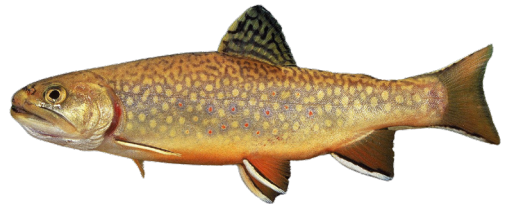

## RAINBOW TROUT

Green to bluish back with silvery to yellowish-green sides. Broad pinkish band along side and black spots on back, sides, and tail. Upper jaw usually does not extend past eye on adult.

## CUTTHROAT TROUT

Yellowish-green body with no pinkish band along sides. Many black spots on back, sides, and tail. Upper jaw extends well past eye on adults. Red to orange slash on underside of lower jaw.

## ARCTIC GRAYLING

Light copper brown to dark purple back, fading to bluish-gray with black spots on sides. Very large dorsal fin with red and violet spots.

## EASTERN BROOK TROUT

Dark green or blue background with white belly; its upper body and dorsal fin have wavy, pale yellow wormlike markings or vermiculations. Its sides have small red or pink spots surrounded by light blue halo rings scattered among larger light yellow spots. The lower fins are white tipped and the tail is square. Not found in marine waters.