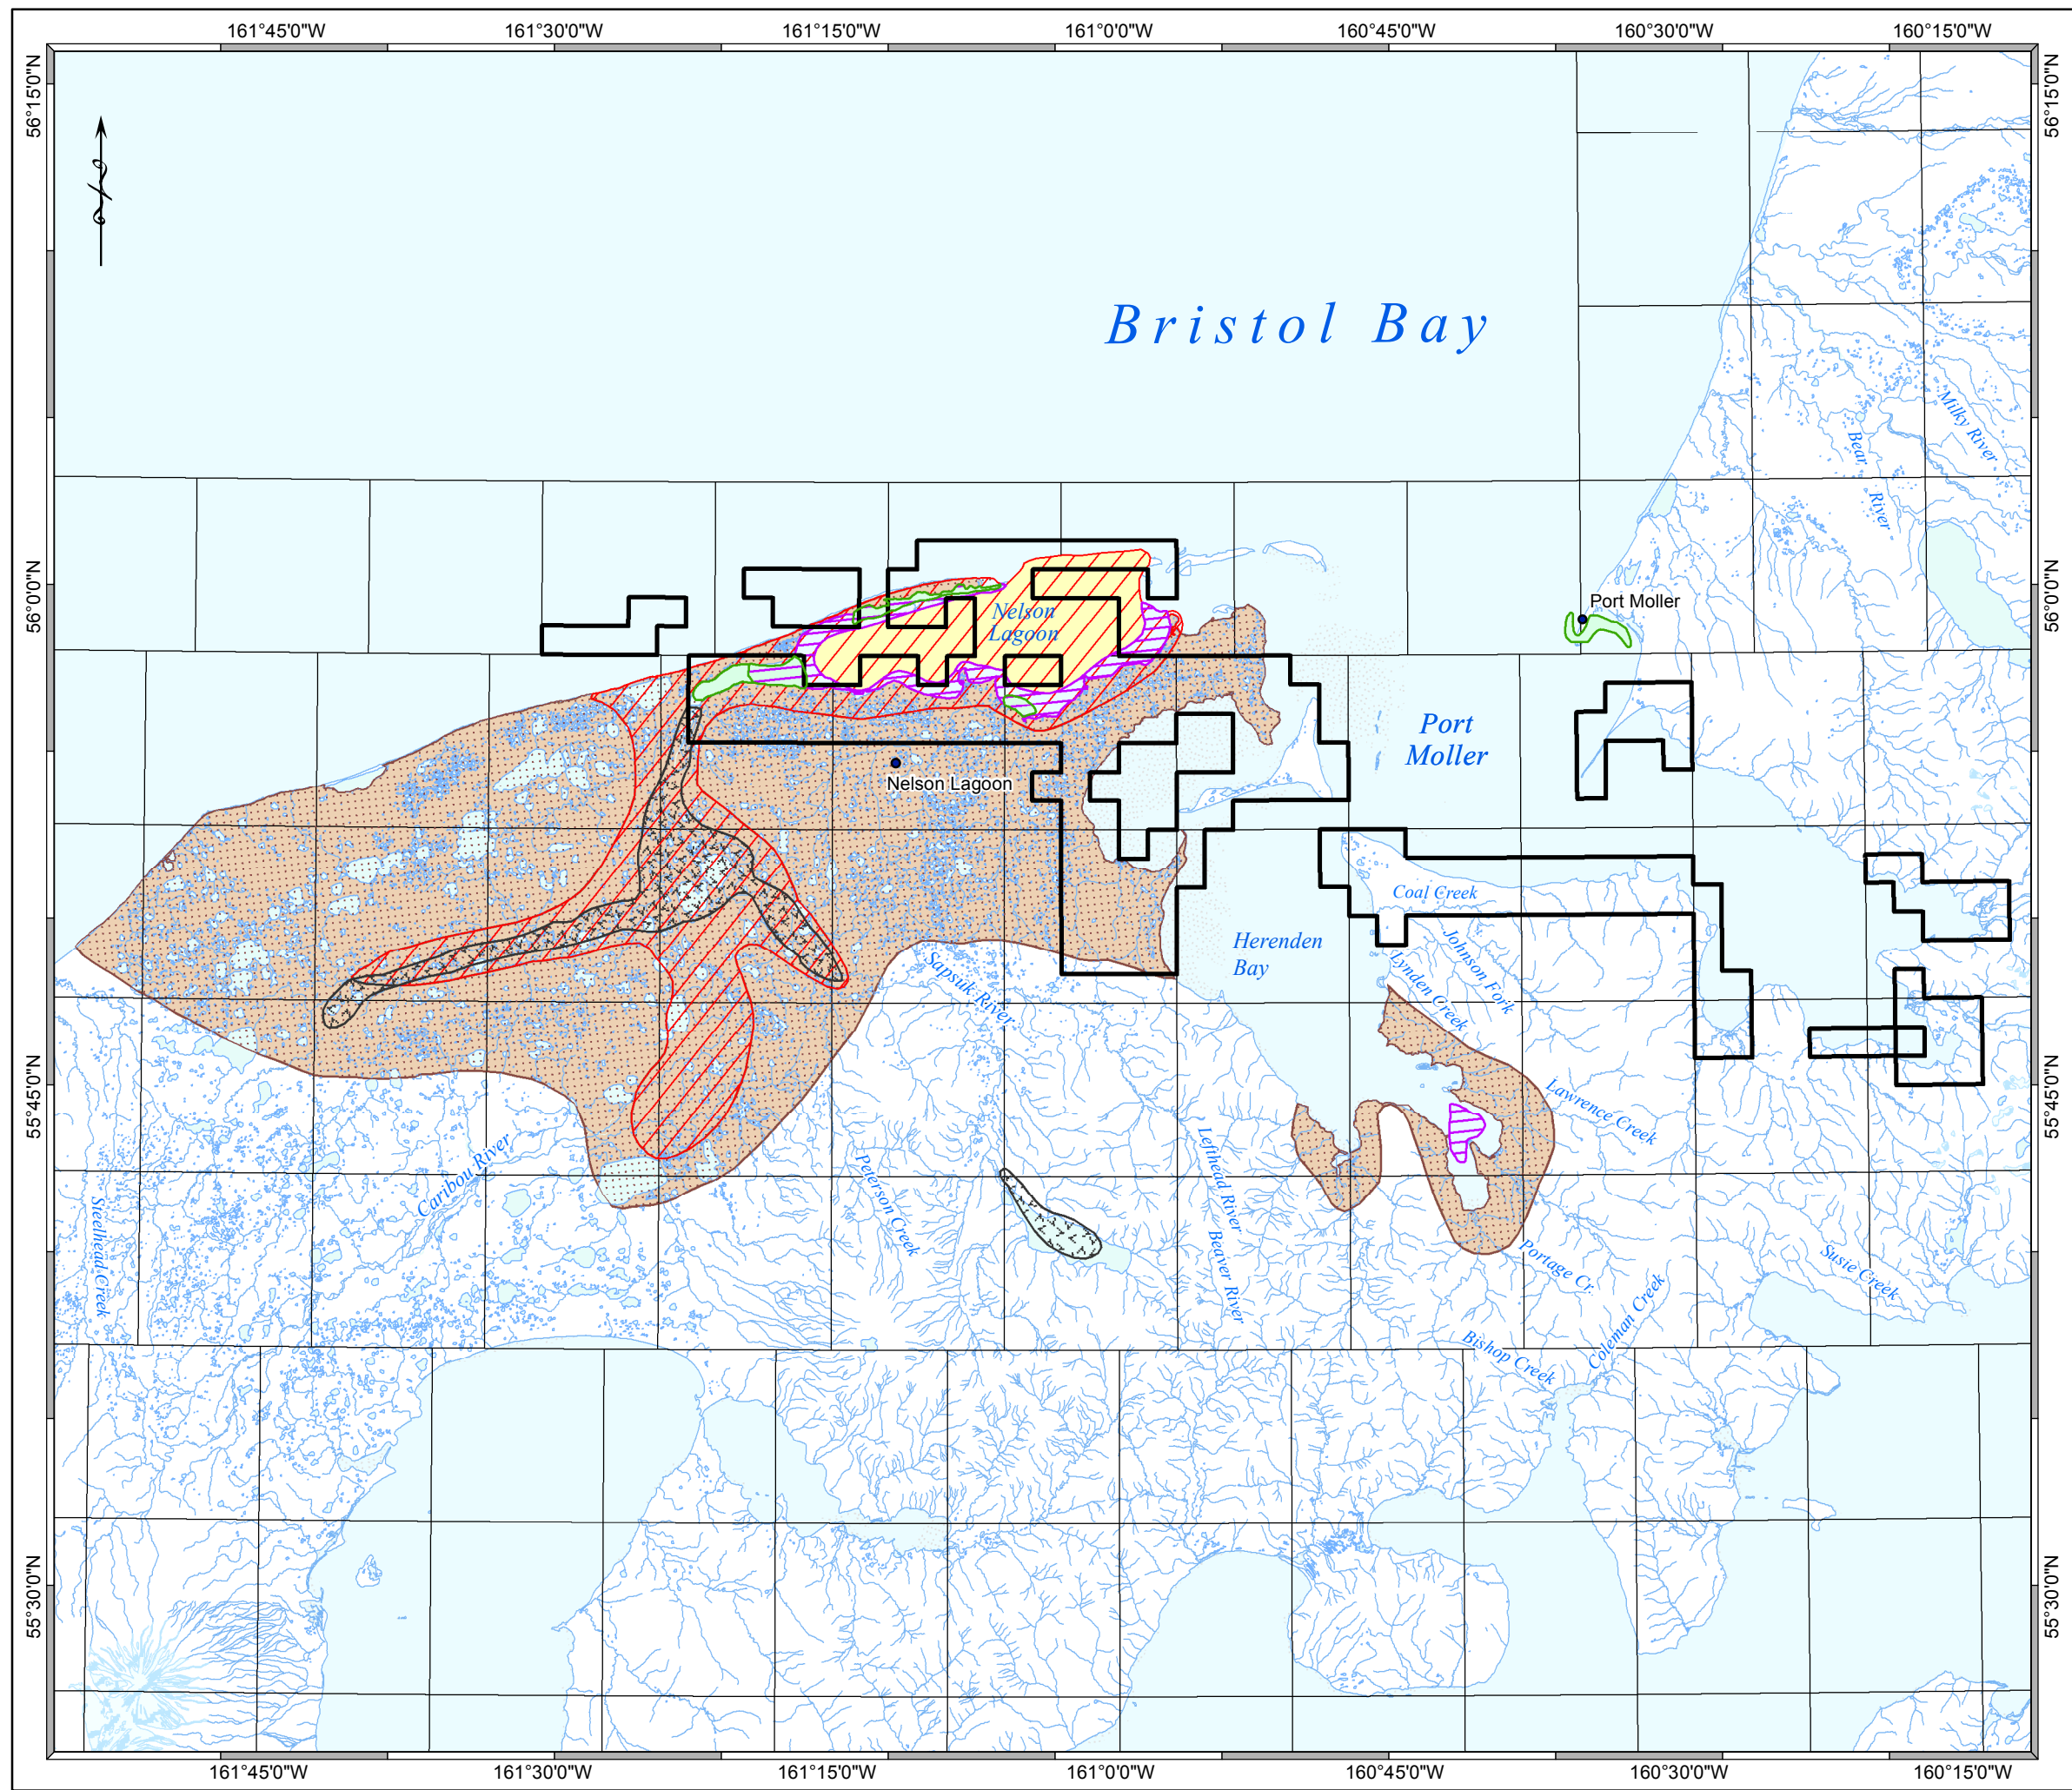

Map 40 Nelson Lagoon Region Subsistence Harvest Areas

Areas

Legend

-  Marine Invertebrate Gathering
-  Waterfowl
-  Trapping
-  Salmon
-  Fresh Water Fish
-  Marine Mammal
-  Caribou
-  Port Moller CHA Boundary