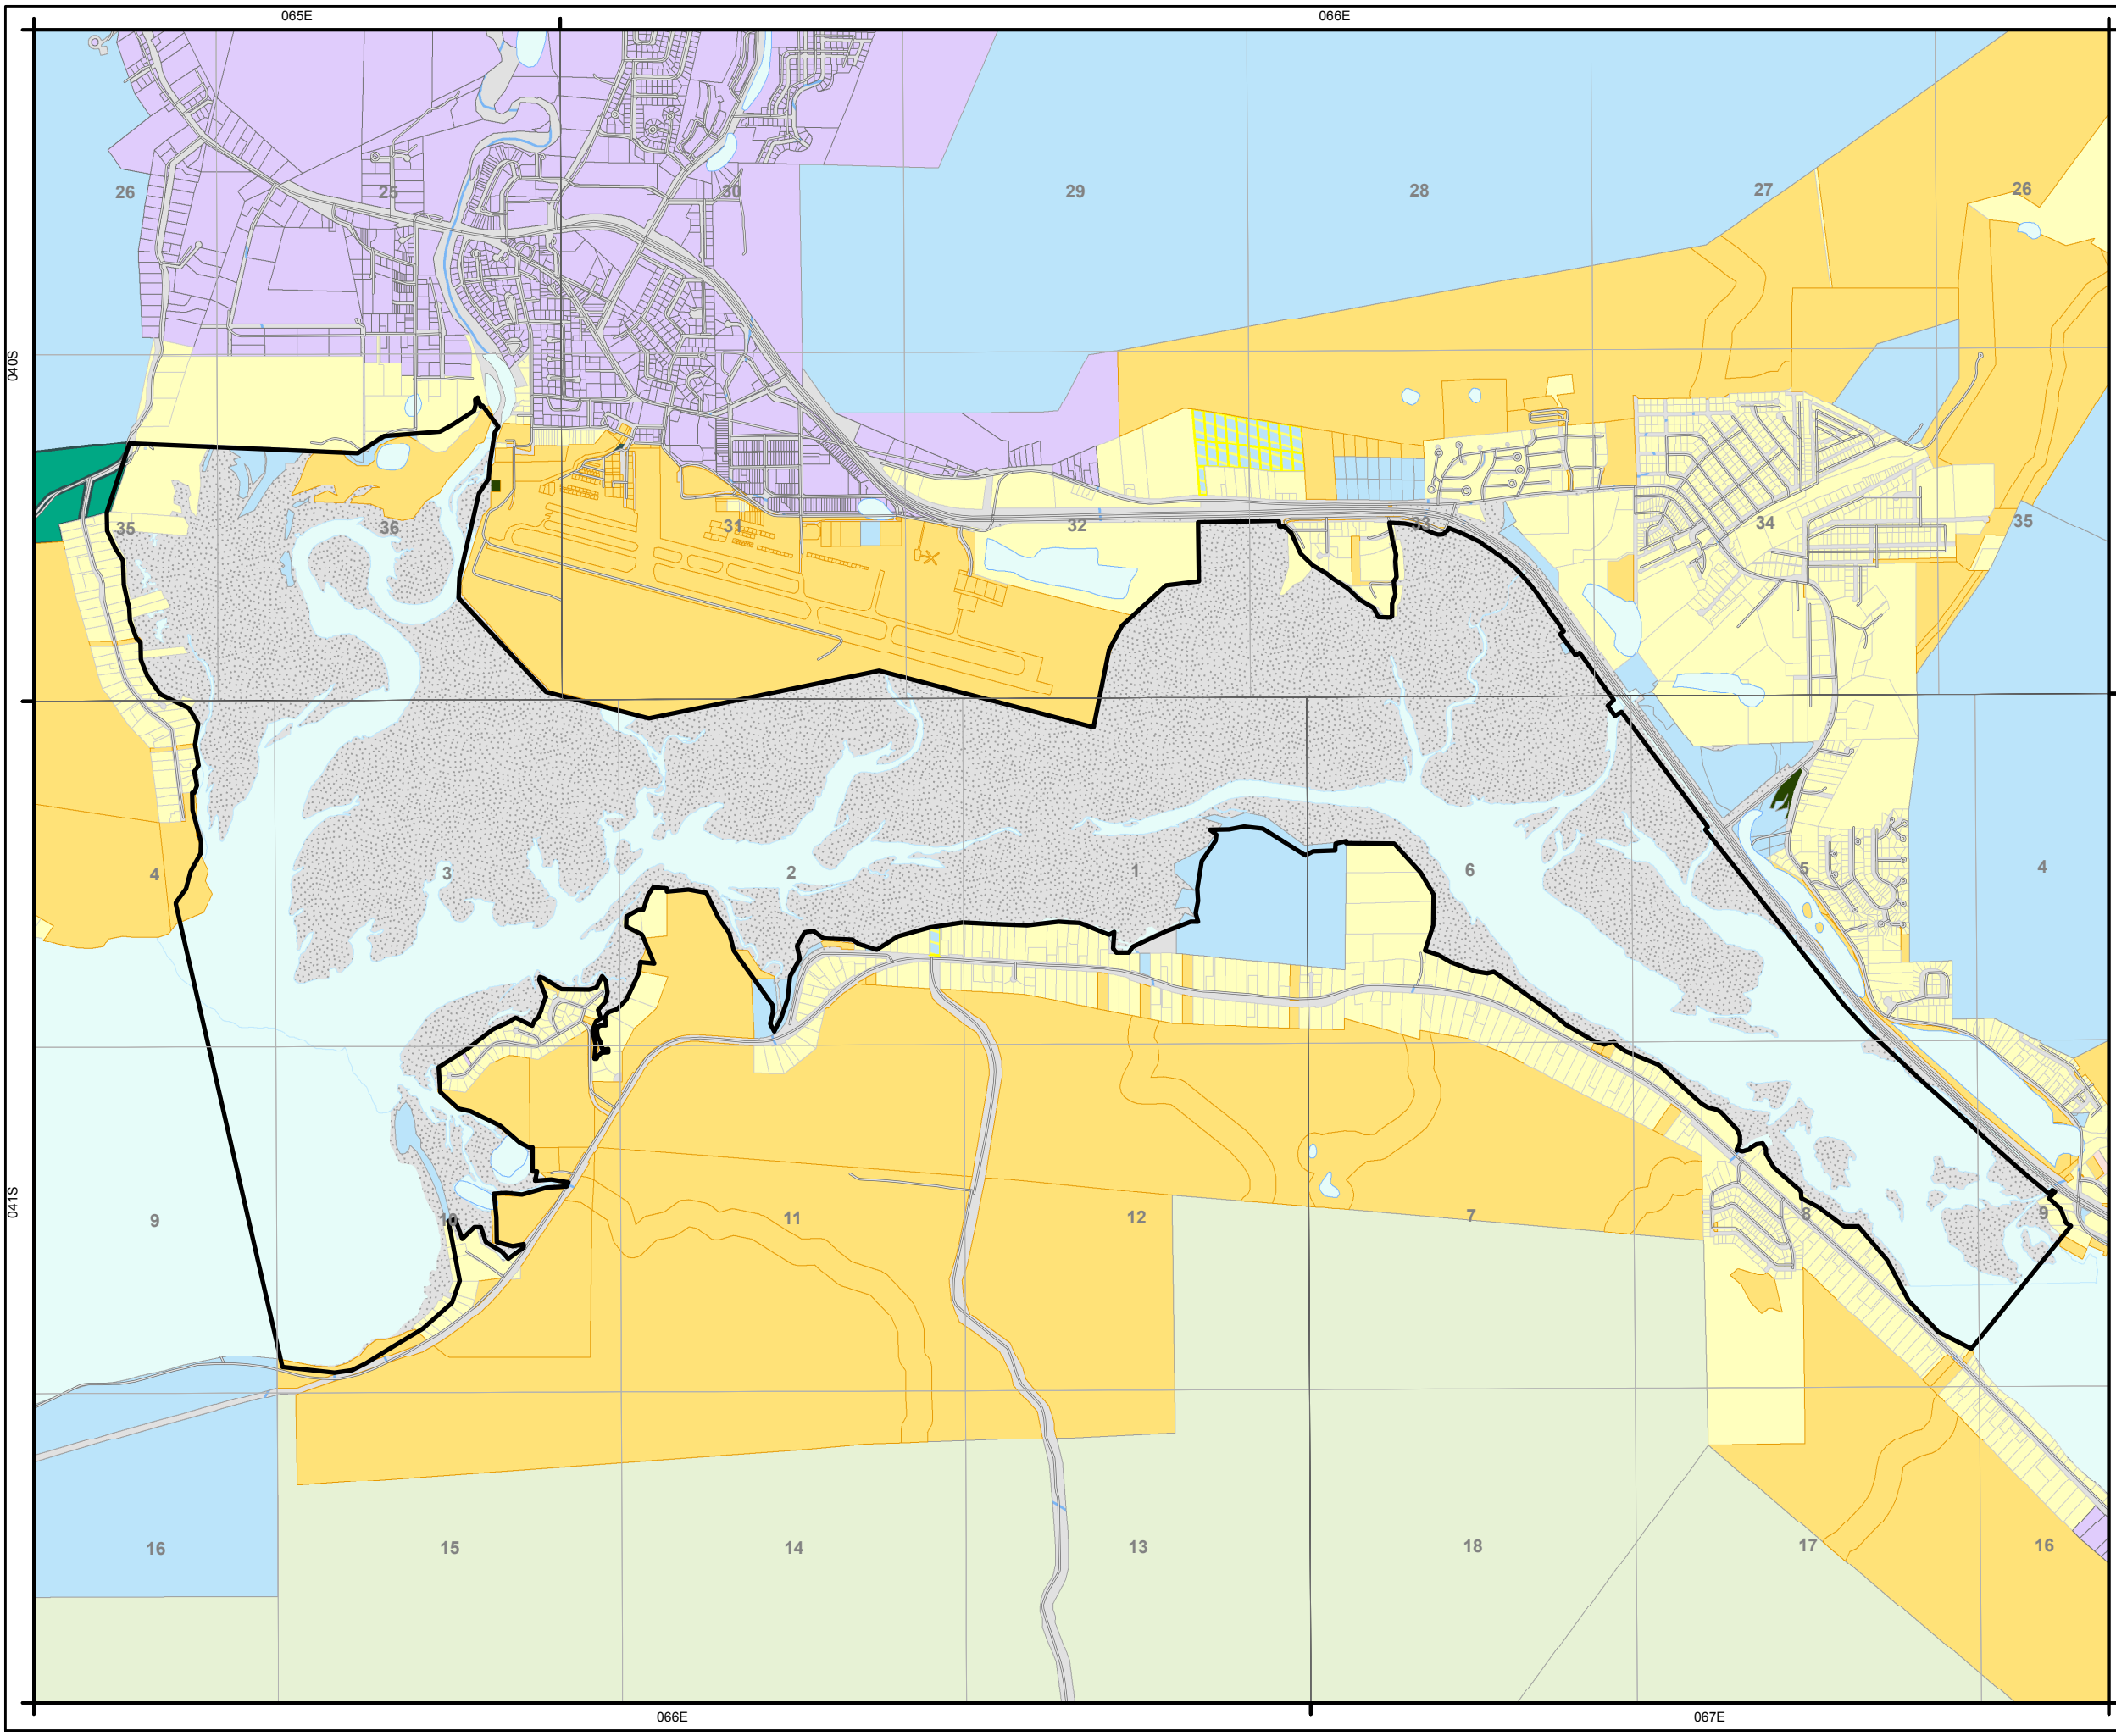

Mendenhall Wetlands State Game Refuge

SGR Boundary

Federal

- BLM
- USCG
- FAA

State

- State
- MHT

Other

- CBJ
- Native
- Private
- Wetlands
- Unverified

Map Produced by Alaska Department of Fish & Game Division of Sport Fish
Date: 10/22/2010