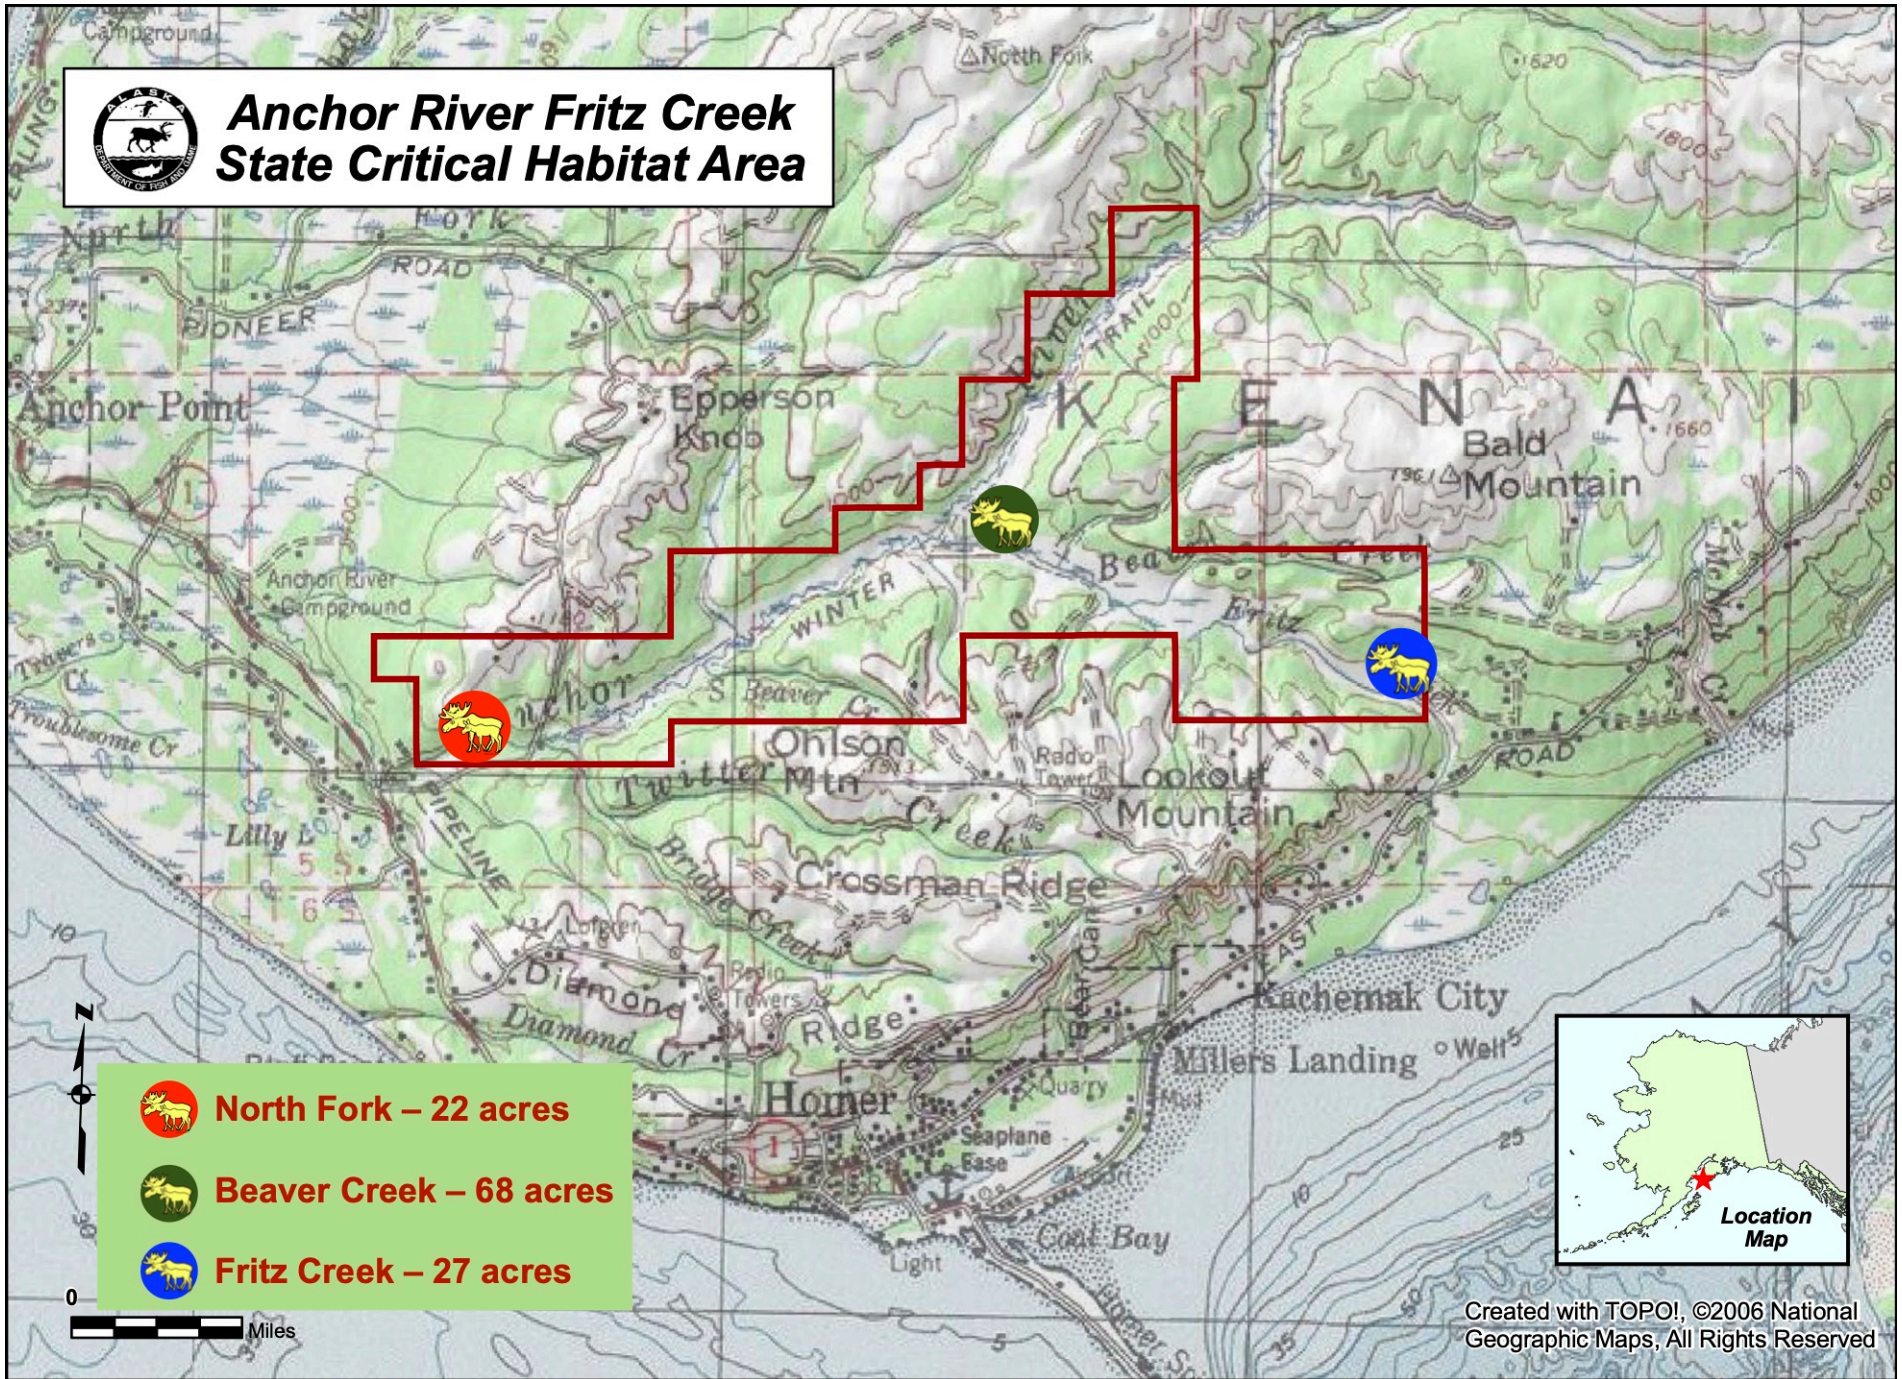

# Anchor River Fritz Creek State Critical Habitat Area

**North Fork – 22 acres**

**Beaver Creek – 68 acres**

**Fritz Creek – 27 acres**

**Location Map**

Created with TOPO!, ©2006 National Geographic Maps, All Rights Reserved