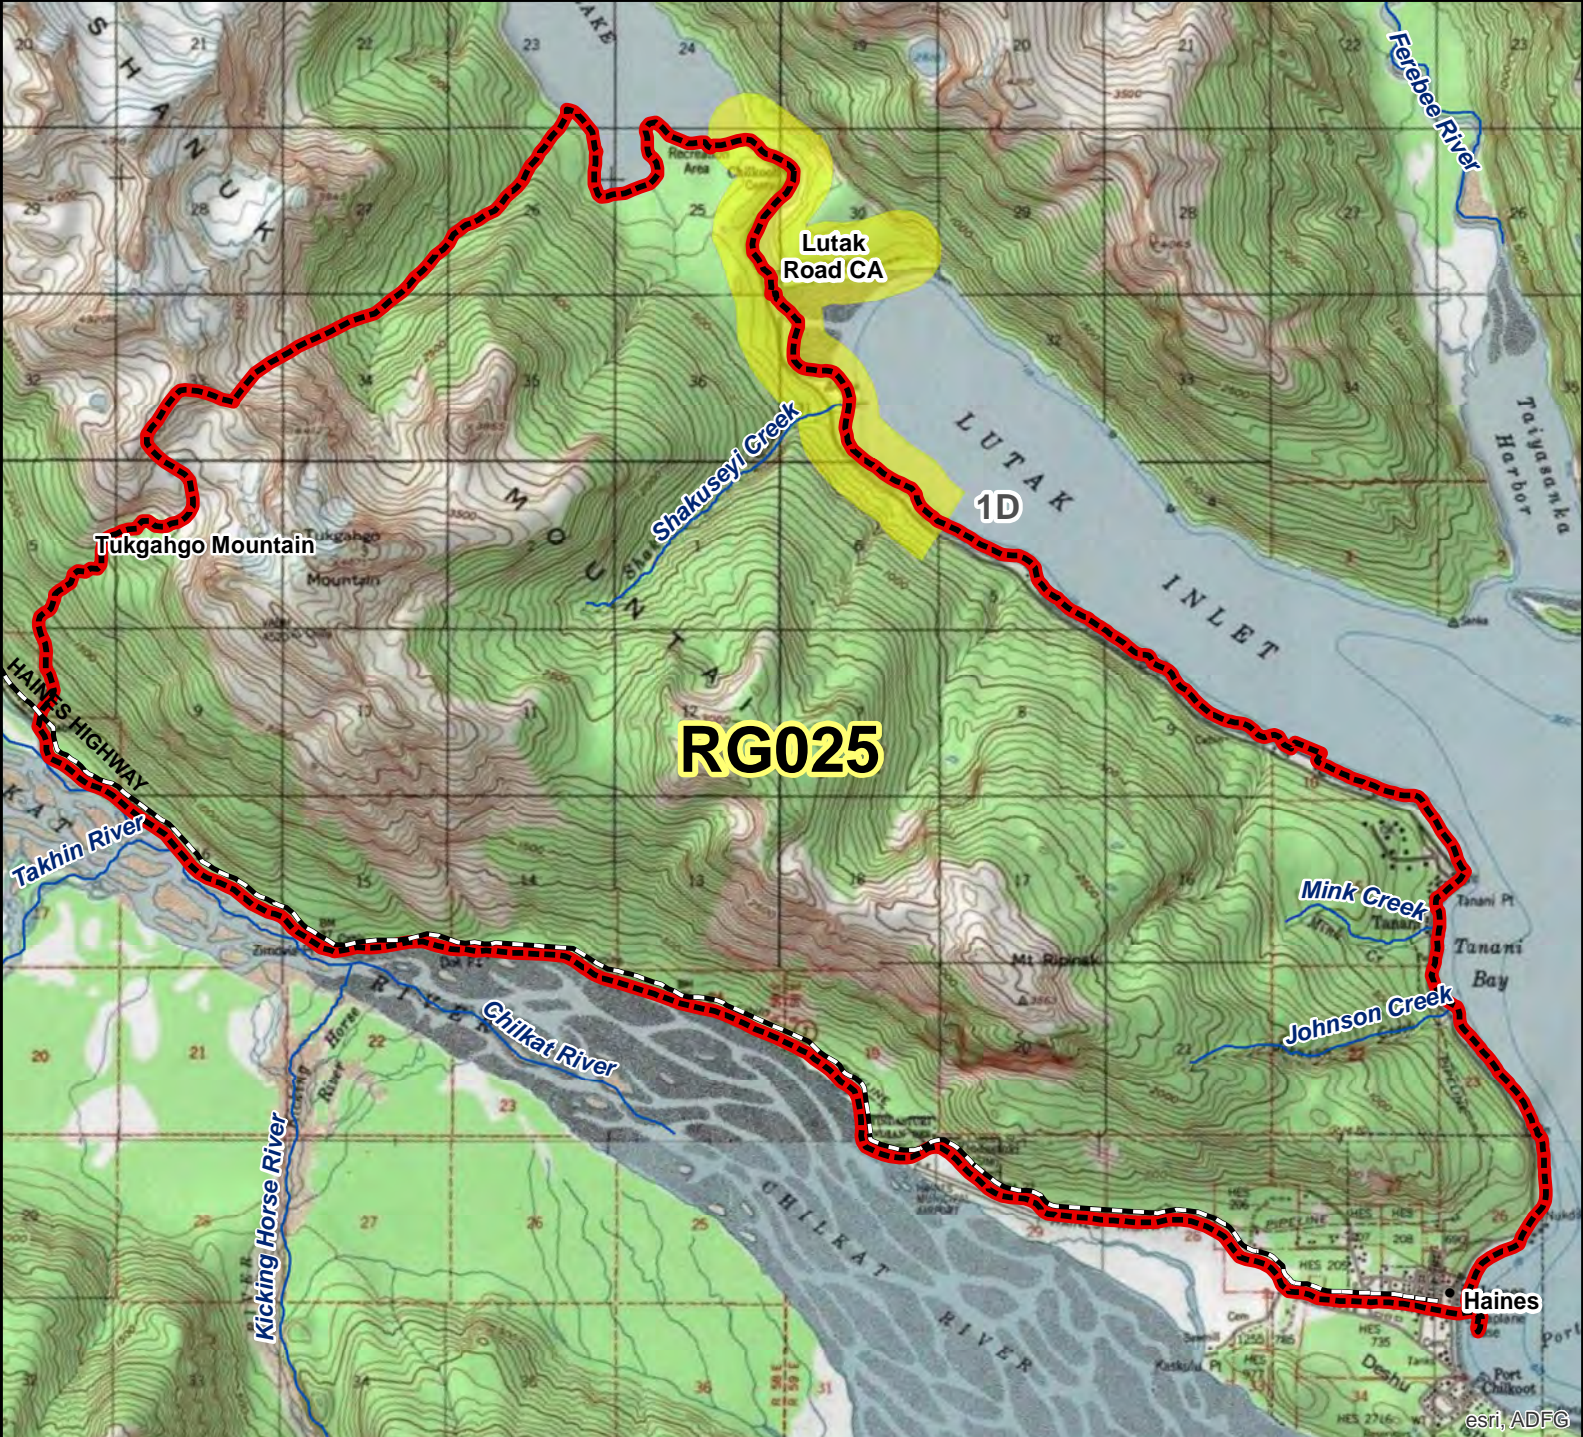

RG025 Mt Goat Youth Registration Permit Hunt

This map is intended for hunt planning use, not for determining legal property or regulatory boundaries. Content is compiled from various sources and is subject to change without notice. See current hunting regulations for written descriptions of boundaries. Hunters are responsible for knowing the land ownership and regulations of the areas they intend to hunt.

AREA DESCRIPTION: Unit 1D, that portion of Takshanuk Mountains extending from the northwest saddle of Tugahgo Mountain to the city of Haines.