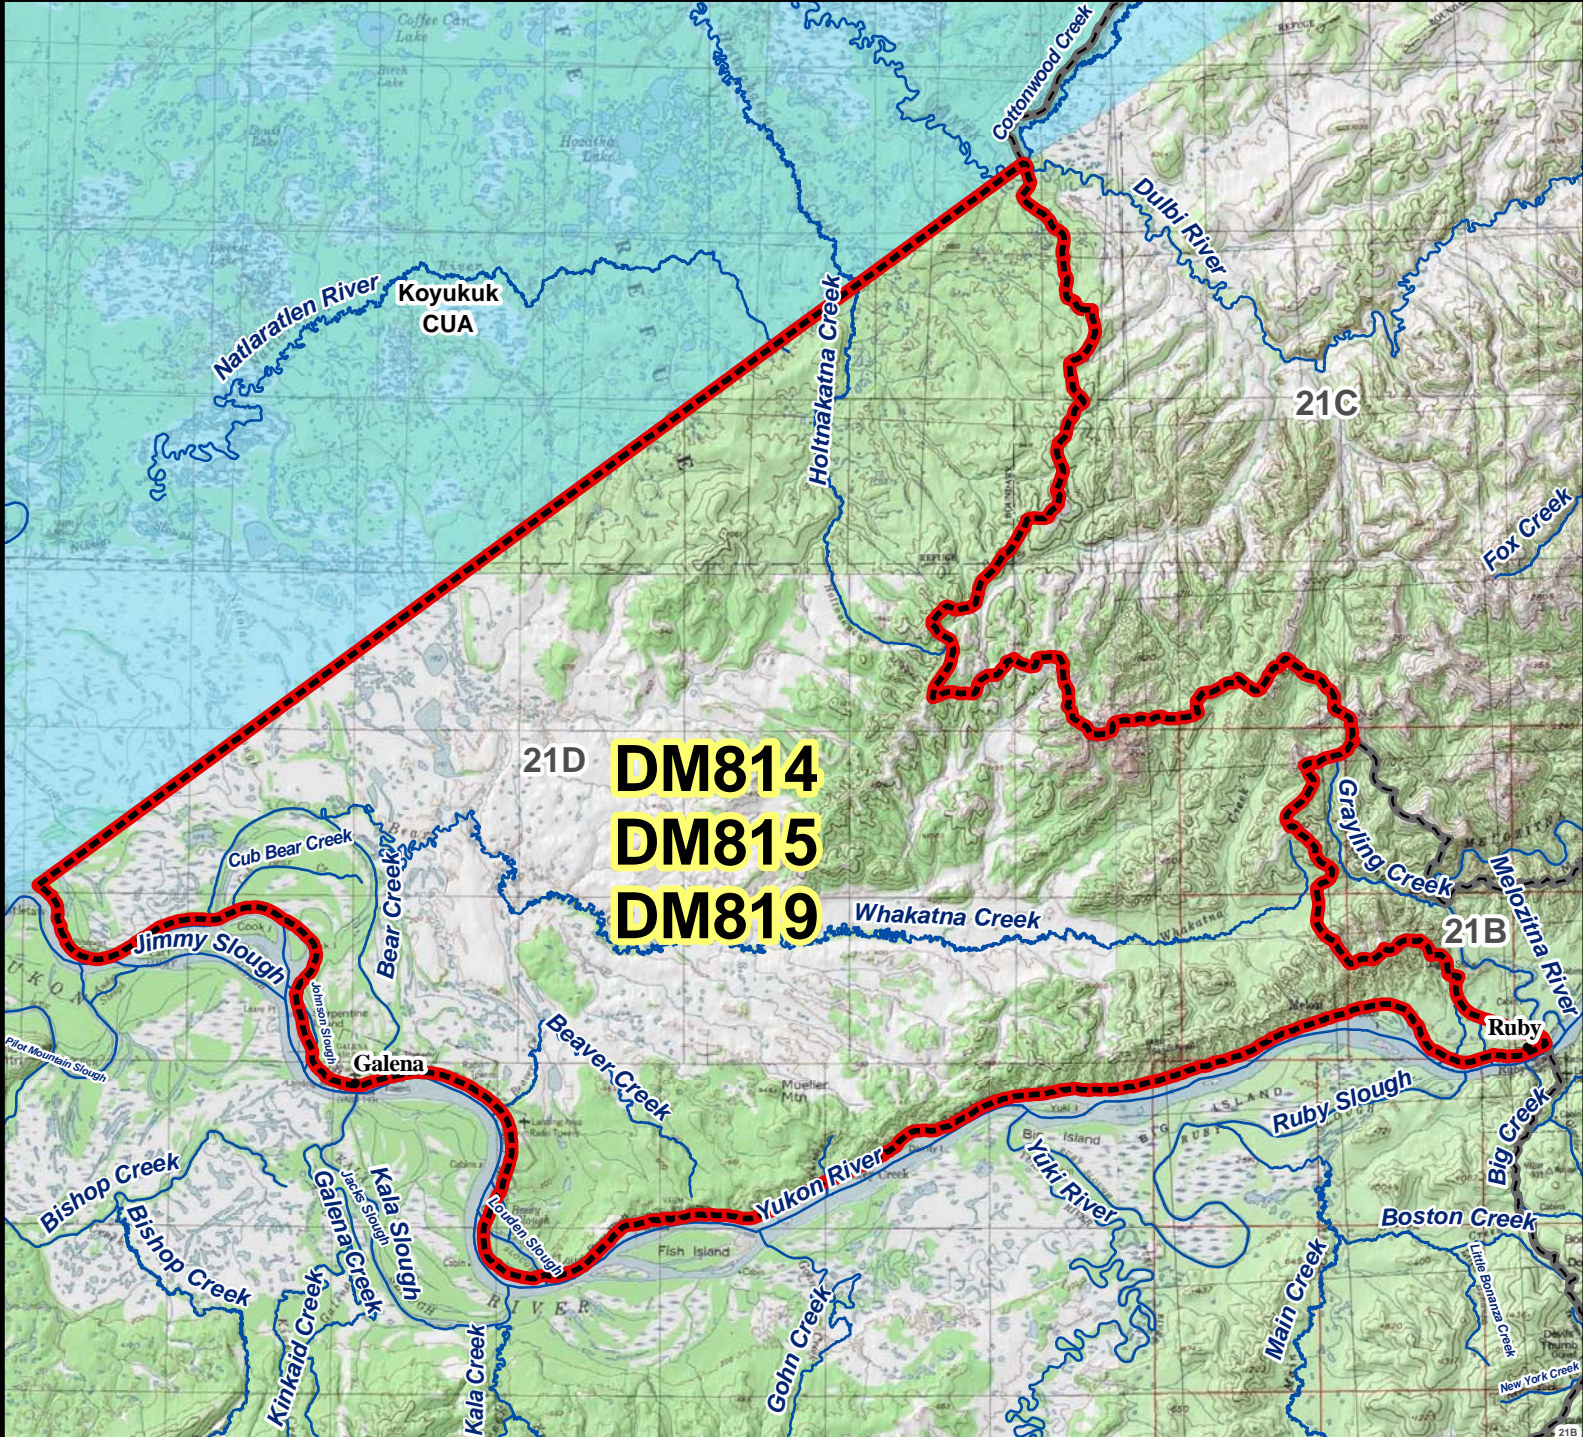

# DM814 DM815 DM819 Moose Drawing Permit Hunt

**DM814**  
**DM815**  
**DM819**

**AREA DESCRIPTION:** Unit 21D, north of the Yukon River and east of the Koyukuk Controlled Use Area.