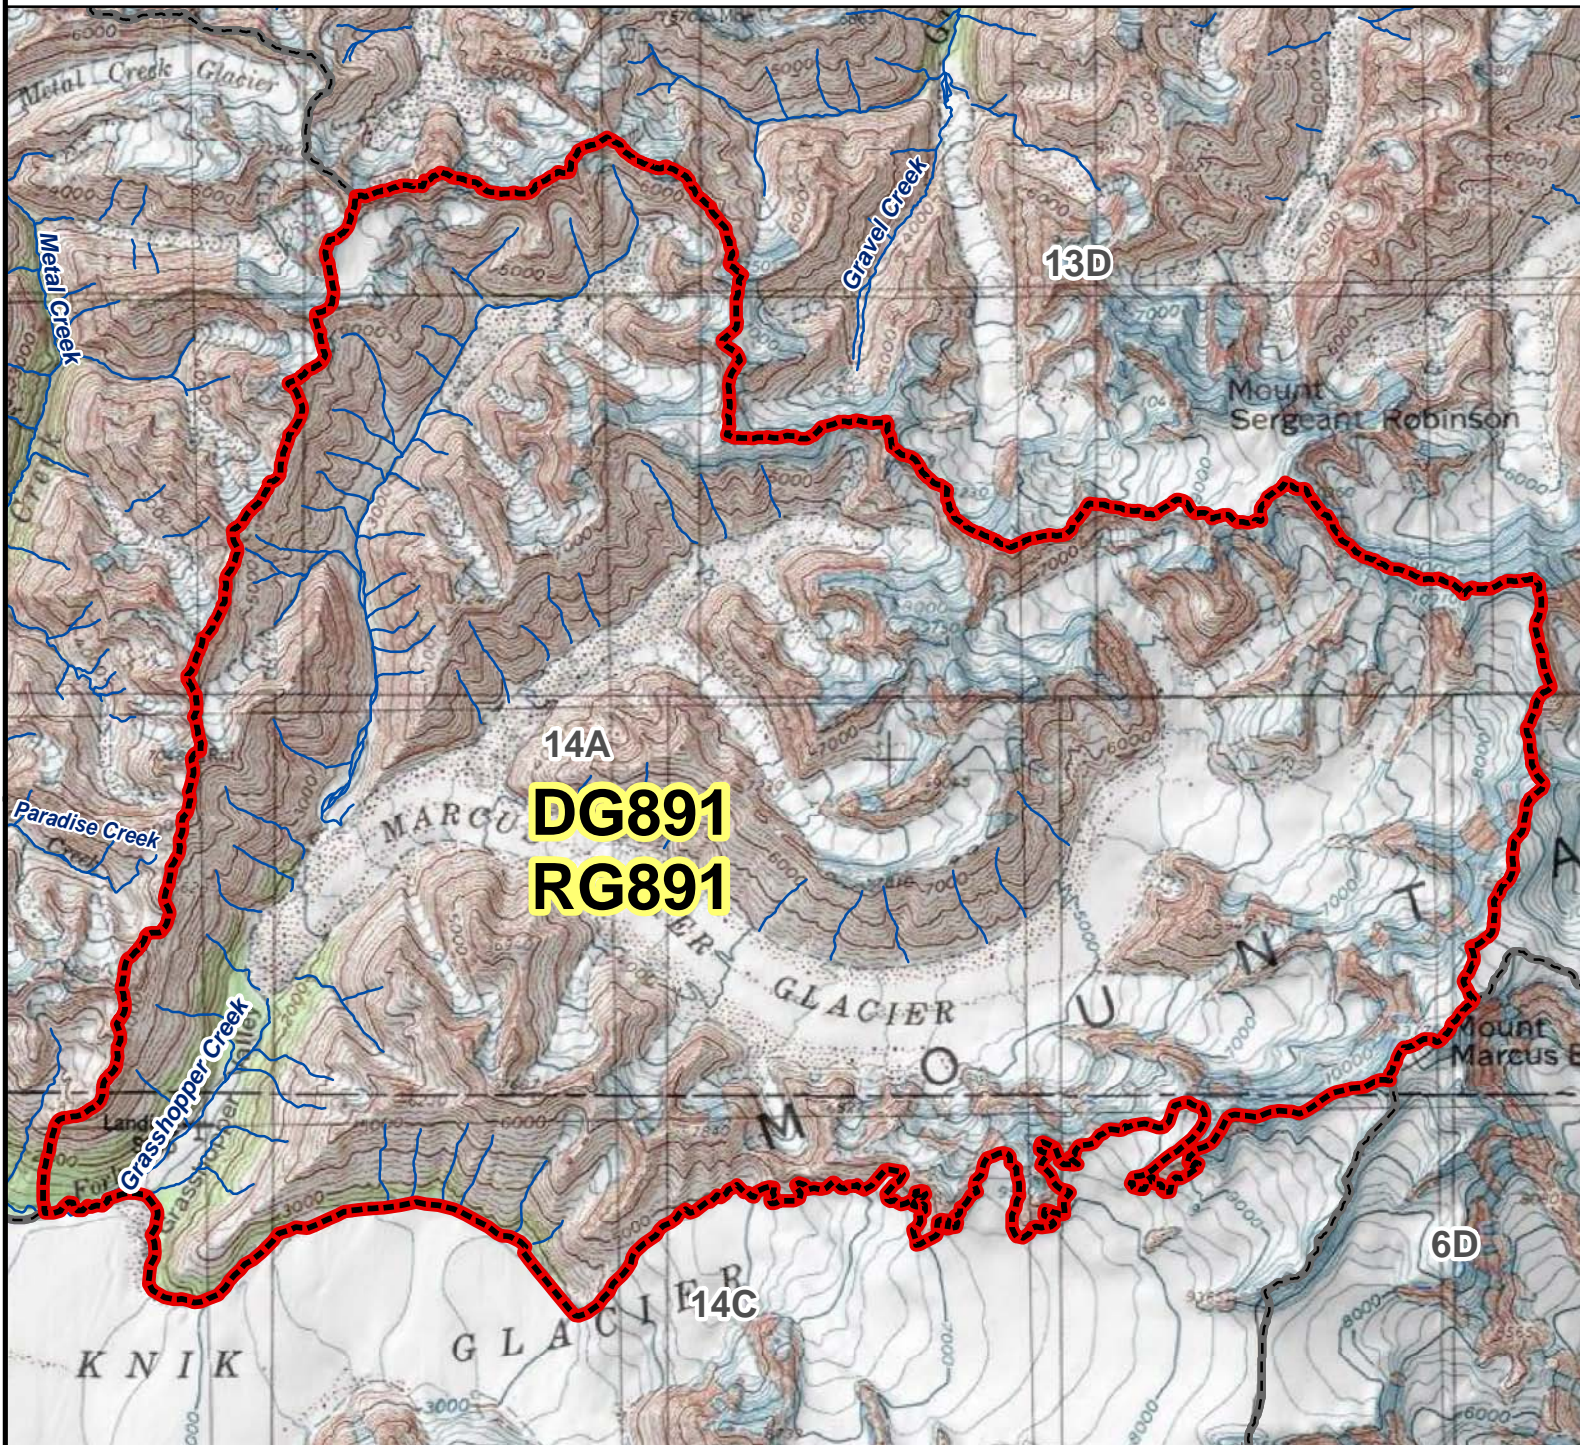

DG891 RG891 Mountain Goat Drawing and Registration Permit Hunt

AREA DESCRIPTION: Unit 14A, that portion east of the drainages flowing into Metal Creek drainage east to the unit boundary.