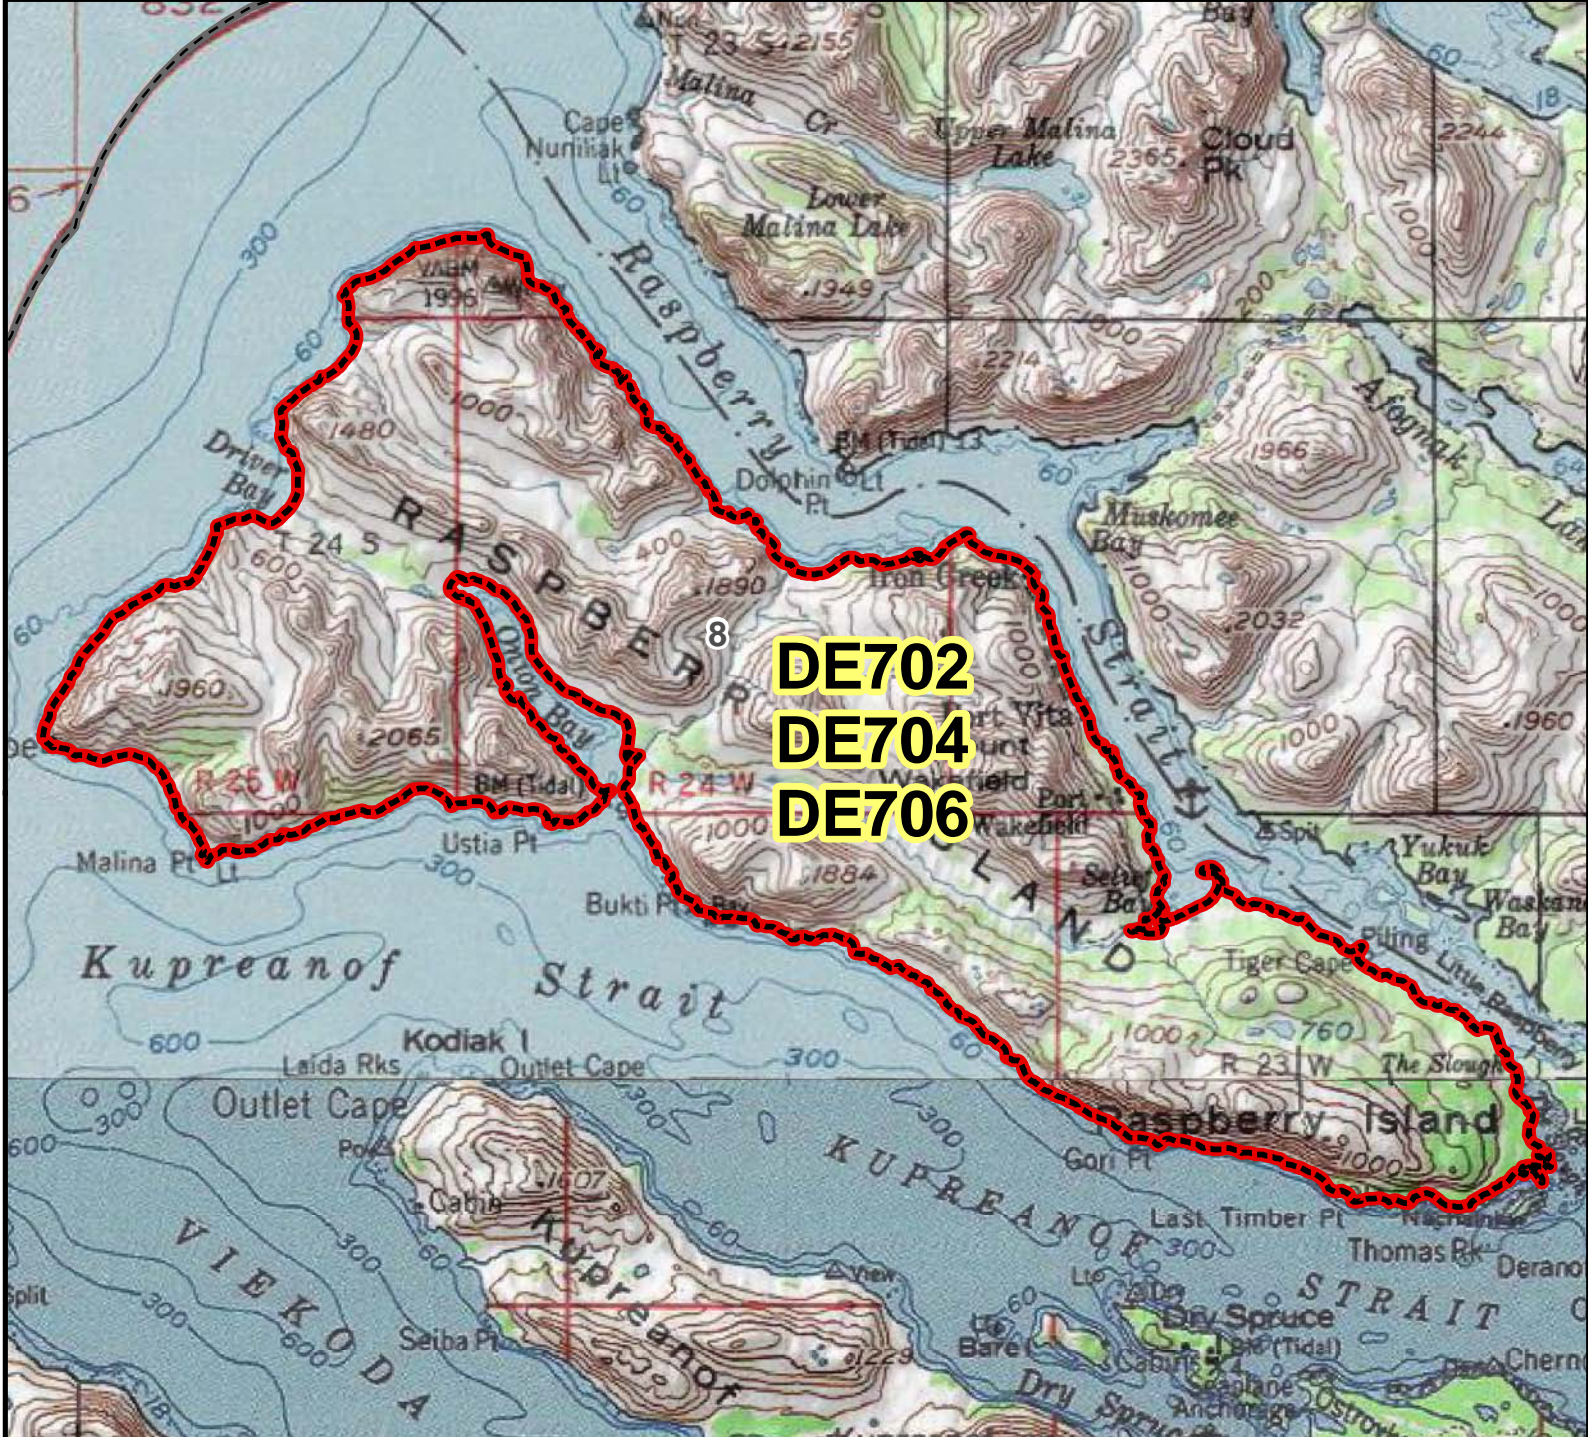

DE702 DE704 DE706 EIk Drawing Permit Hunt

AREA DESCRIPTION: That portion of Unit 8 on Raspberry Island.