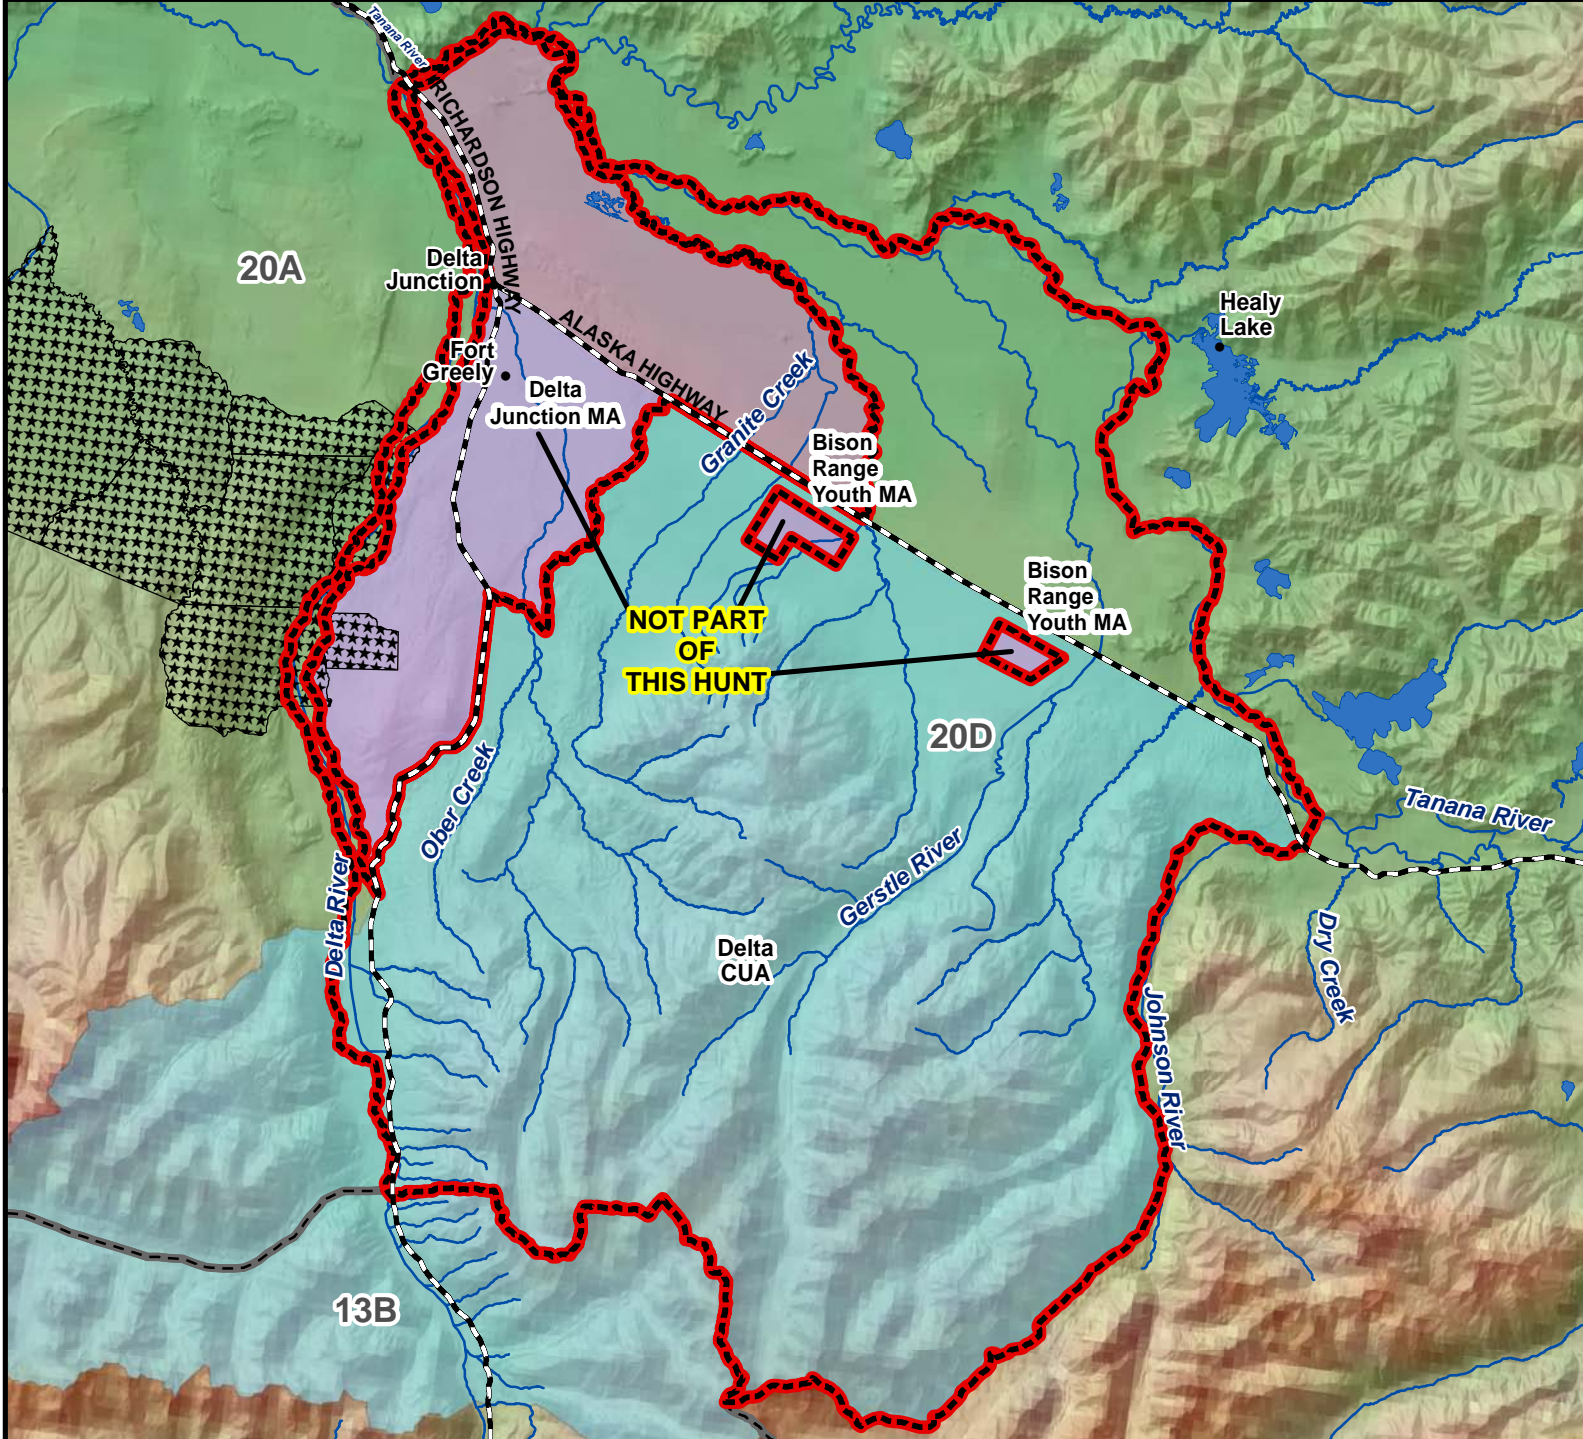

Unit 20D, S. Tanana, W. Johnson Rivers Moose - General Hunt

Residents and Nonresidents - **Harvest Ticket Required**

AREA DESCRIPTION: Unit 20D, south of the north bank of the Tanana River and west of the west bank of the Johnson River, except the Delta Junction Hunt Management Area and the Bison Range Youth Hunt Management Area.