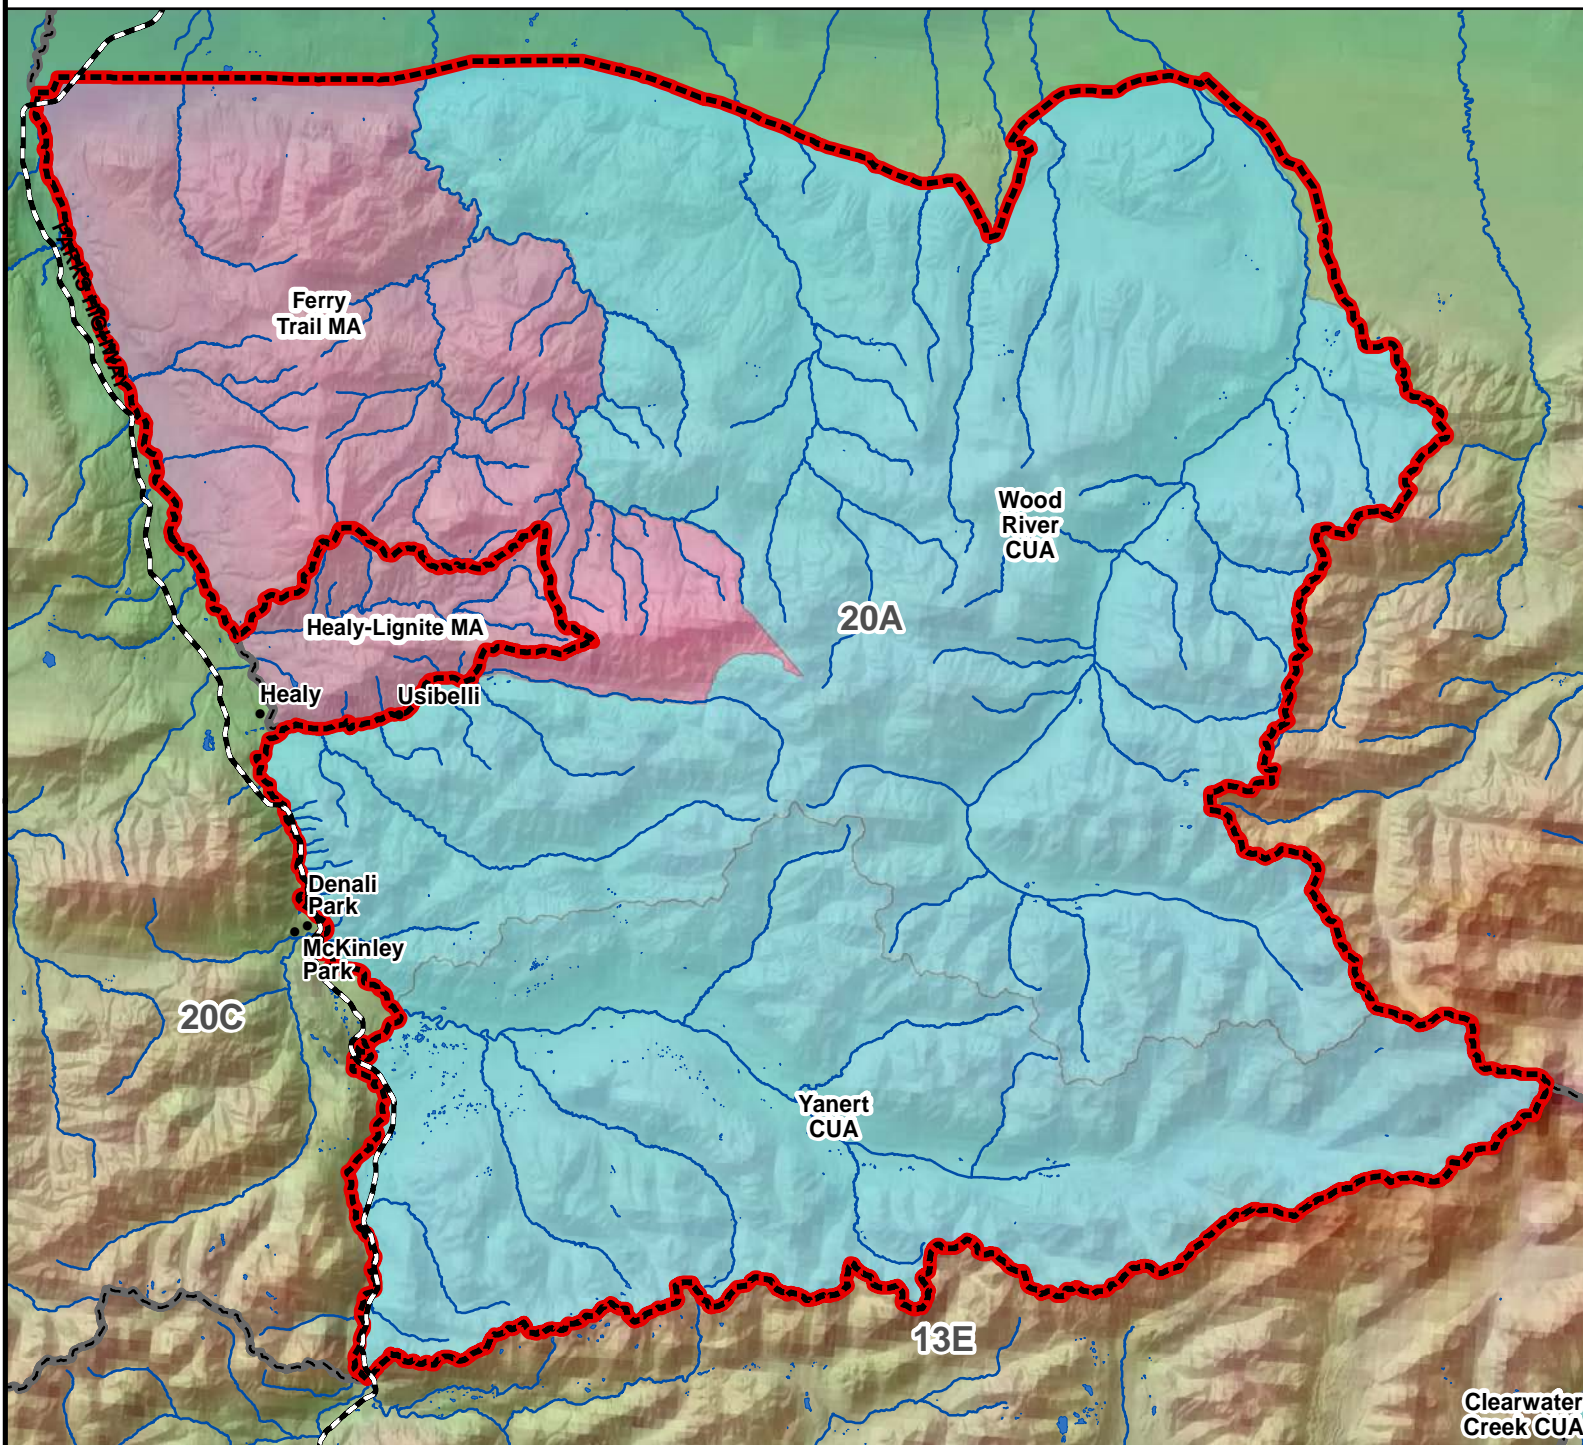

Unit 20A, Ferry Trail MA, Wood R. and Yanert CUAs

Moose - General Hunt

Residents and Nonresidents - Harvest Ticket Required

AREA DESCRIPTION: Unit 20A, Ferry Trail Management Area, Wood River and Yanert Controlled Use Areas.