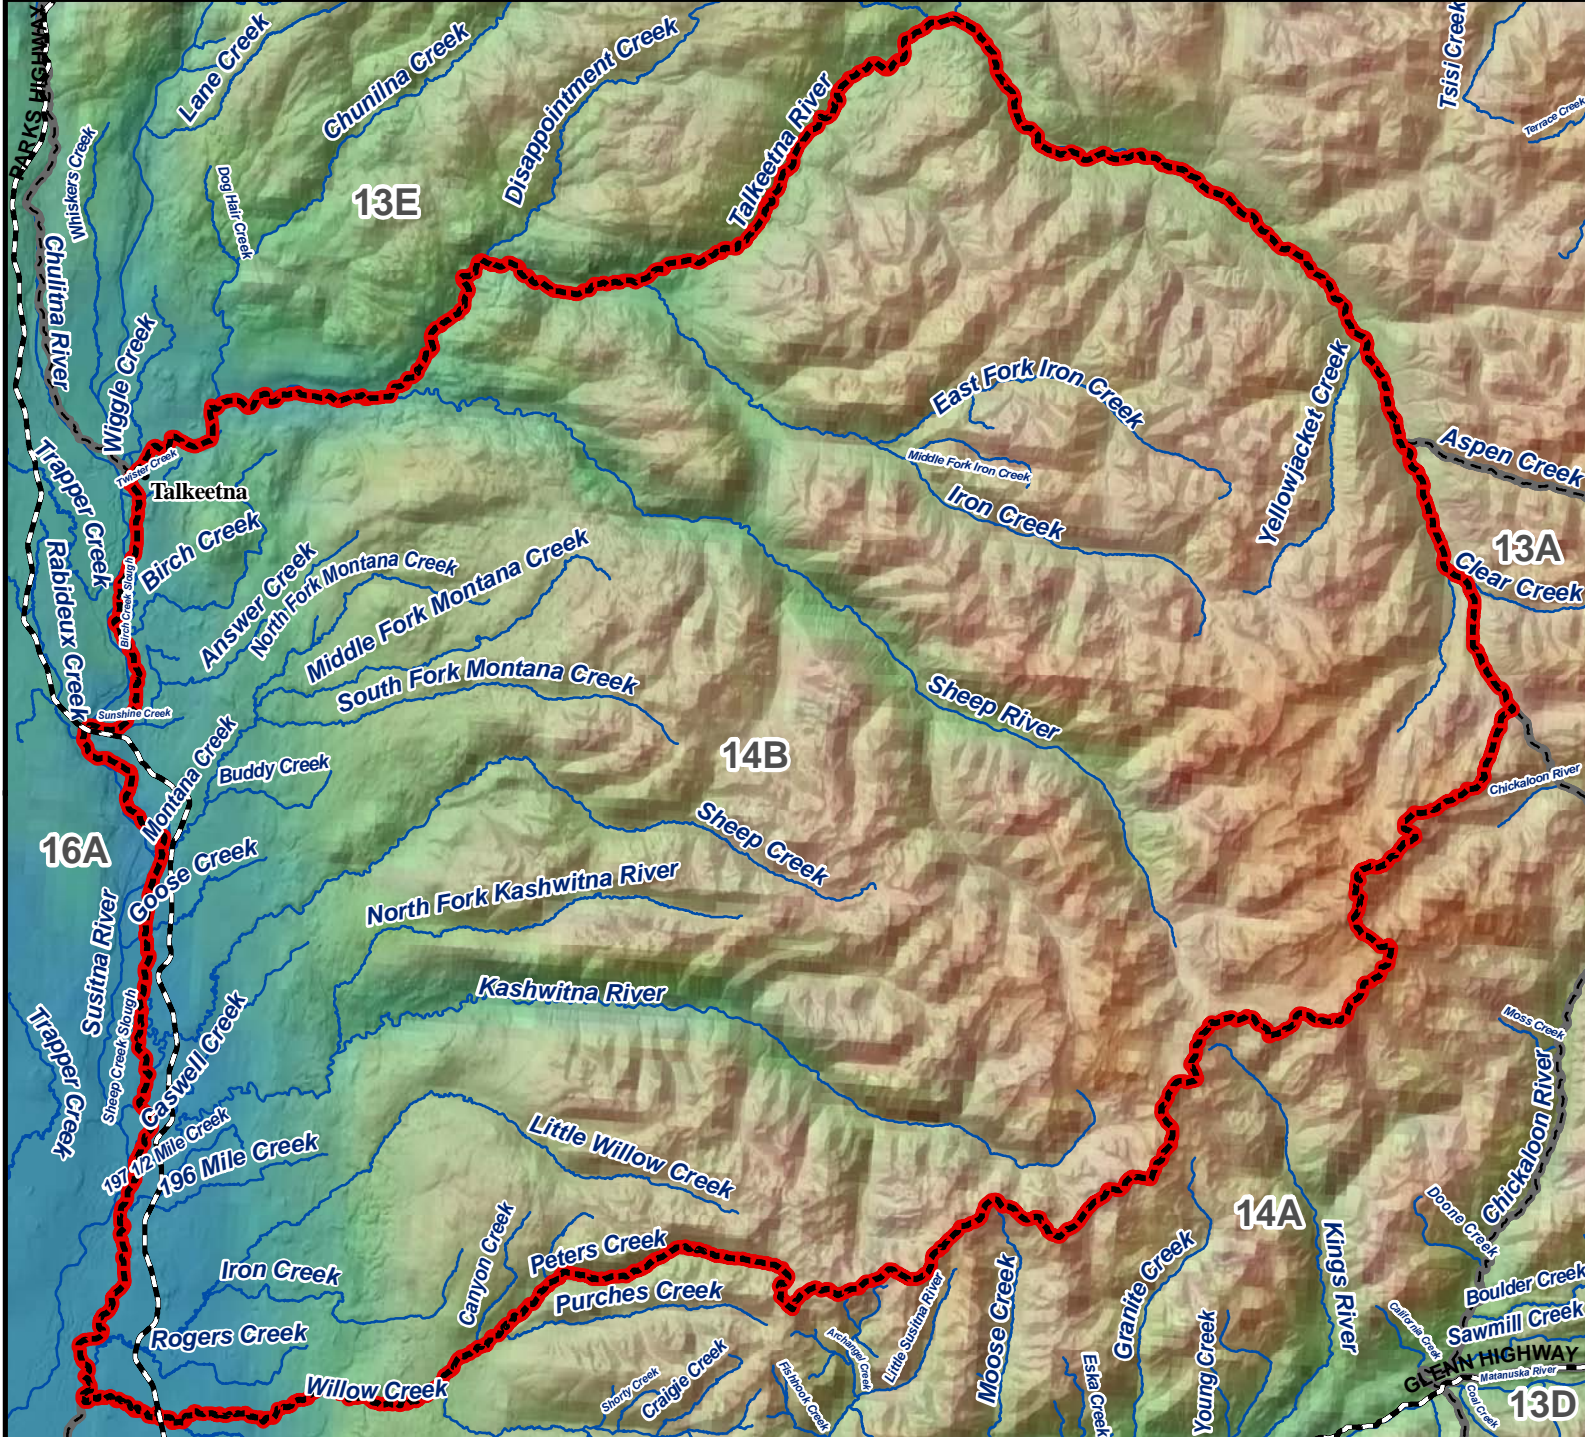

Unit 14B

Moose - General Hunt

Residents and Nonresidents - **Harvest Ticket Required**

AREA DESCRIPTION: Unit 14B.

Please refer to the Alaska Hunting Regulations booklet for bag type, seasons, and additional regulations concerning this hunt.