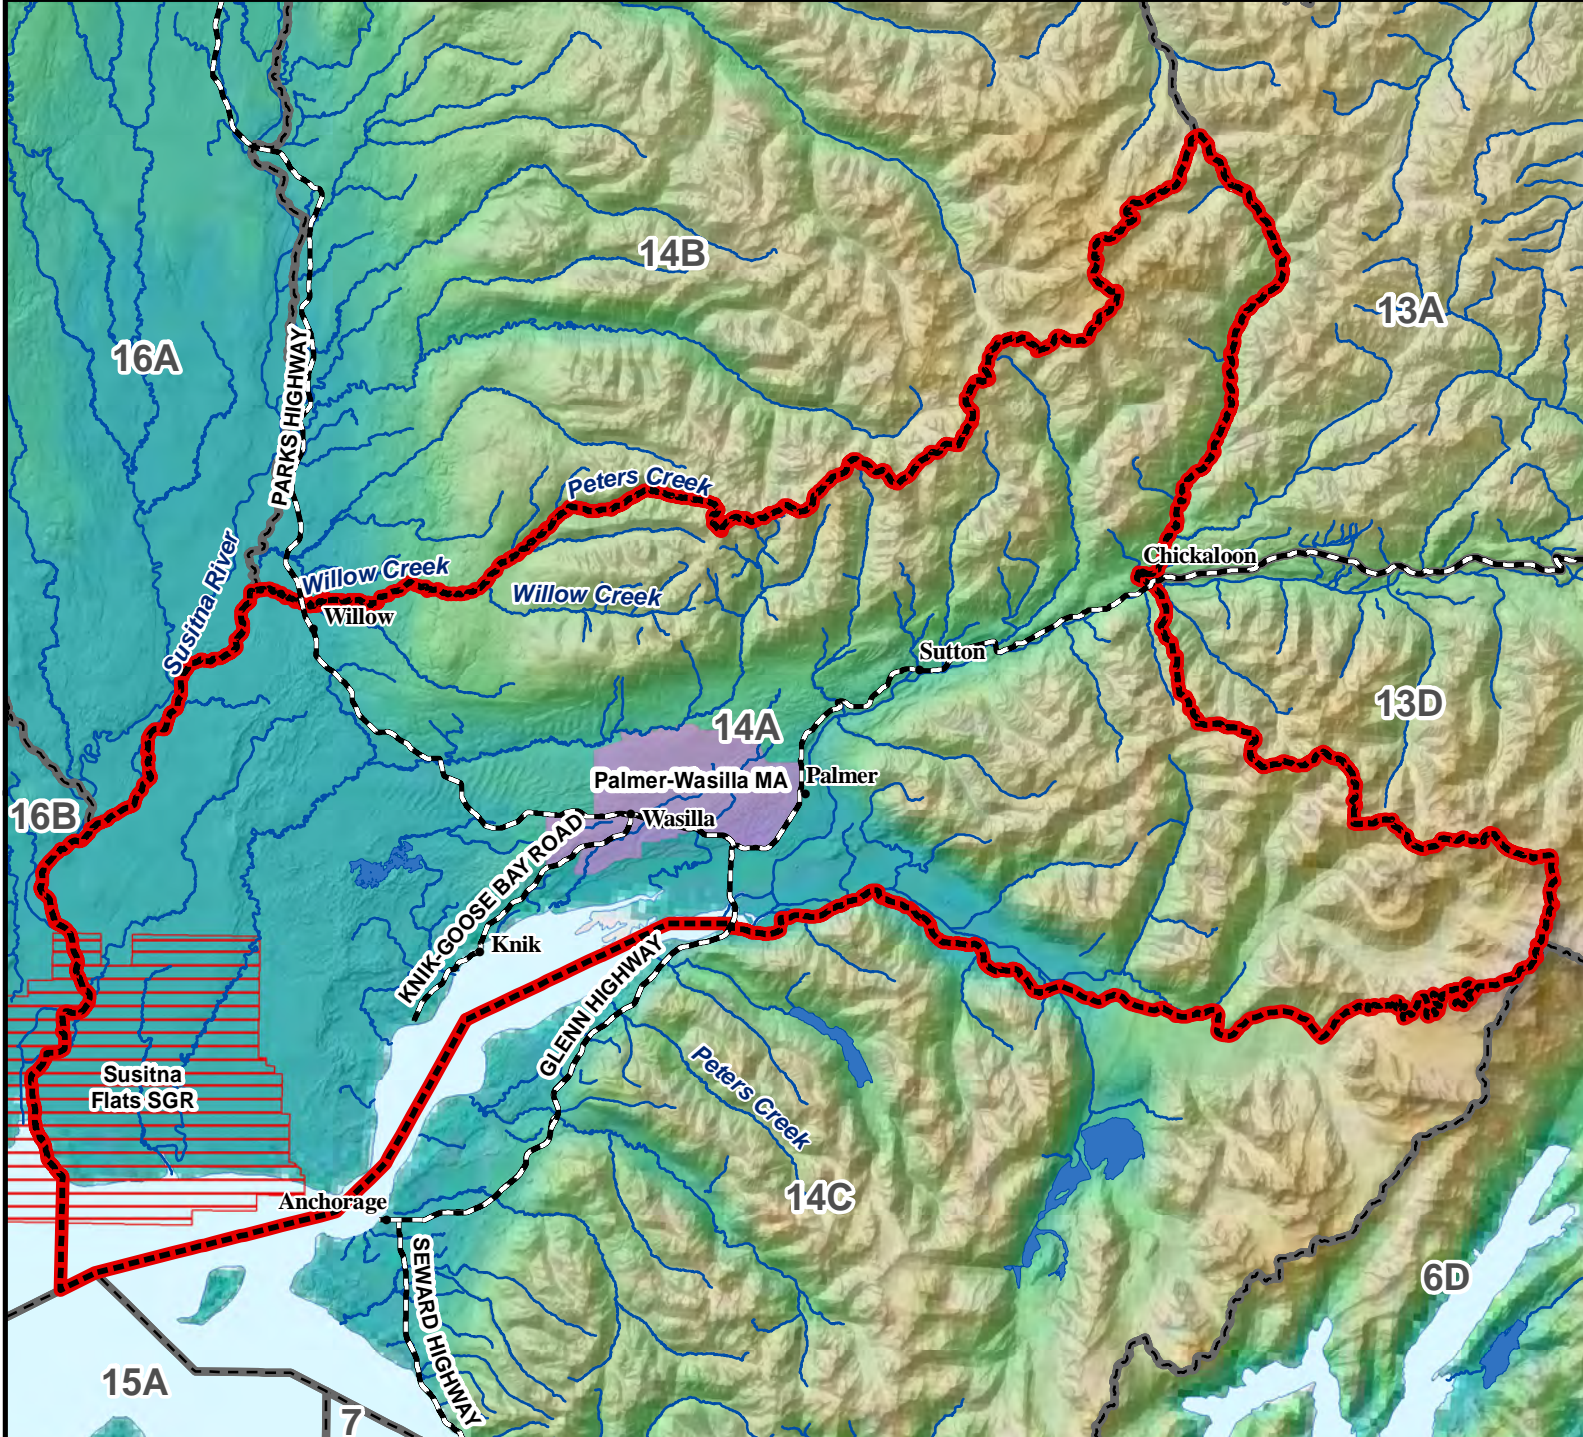

# Unit 14A

## Moose - General Hunt

**Residents and Nonresidents - Harvest Ticket Required**

This map is intended for hunt planning use, not for determining legal property or regulatory boundaries. Content is compiled from various sources and is subject to change without notice. See current hunting regulations for written descriptions of boundaries. Hunters are responsible for knowing the land ownership and regulations of the areas they intend to hunt.