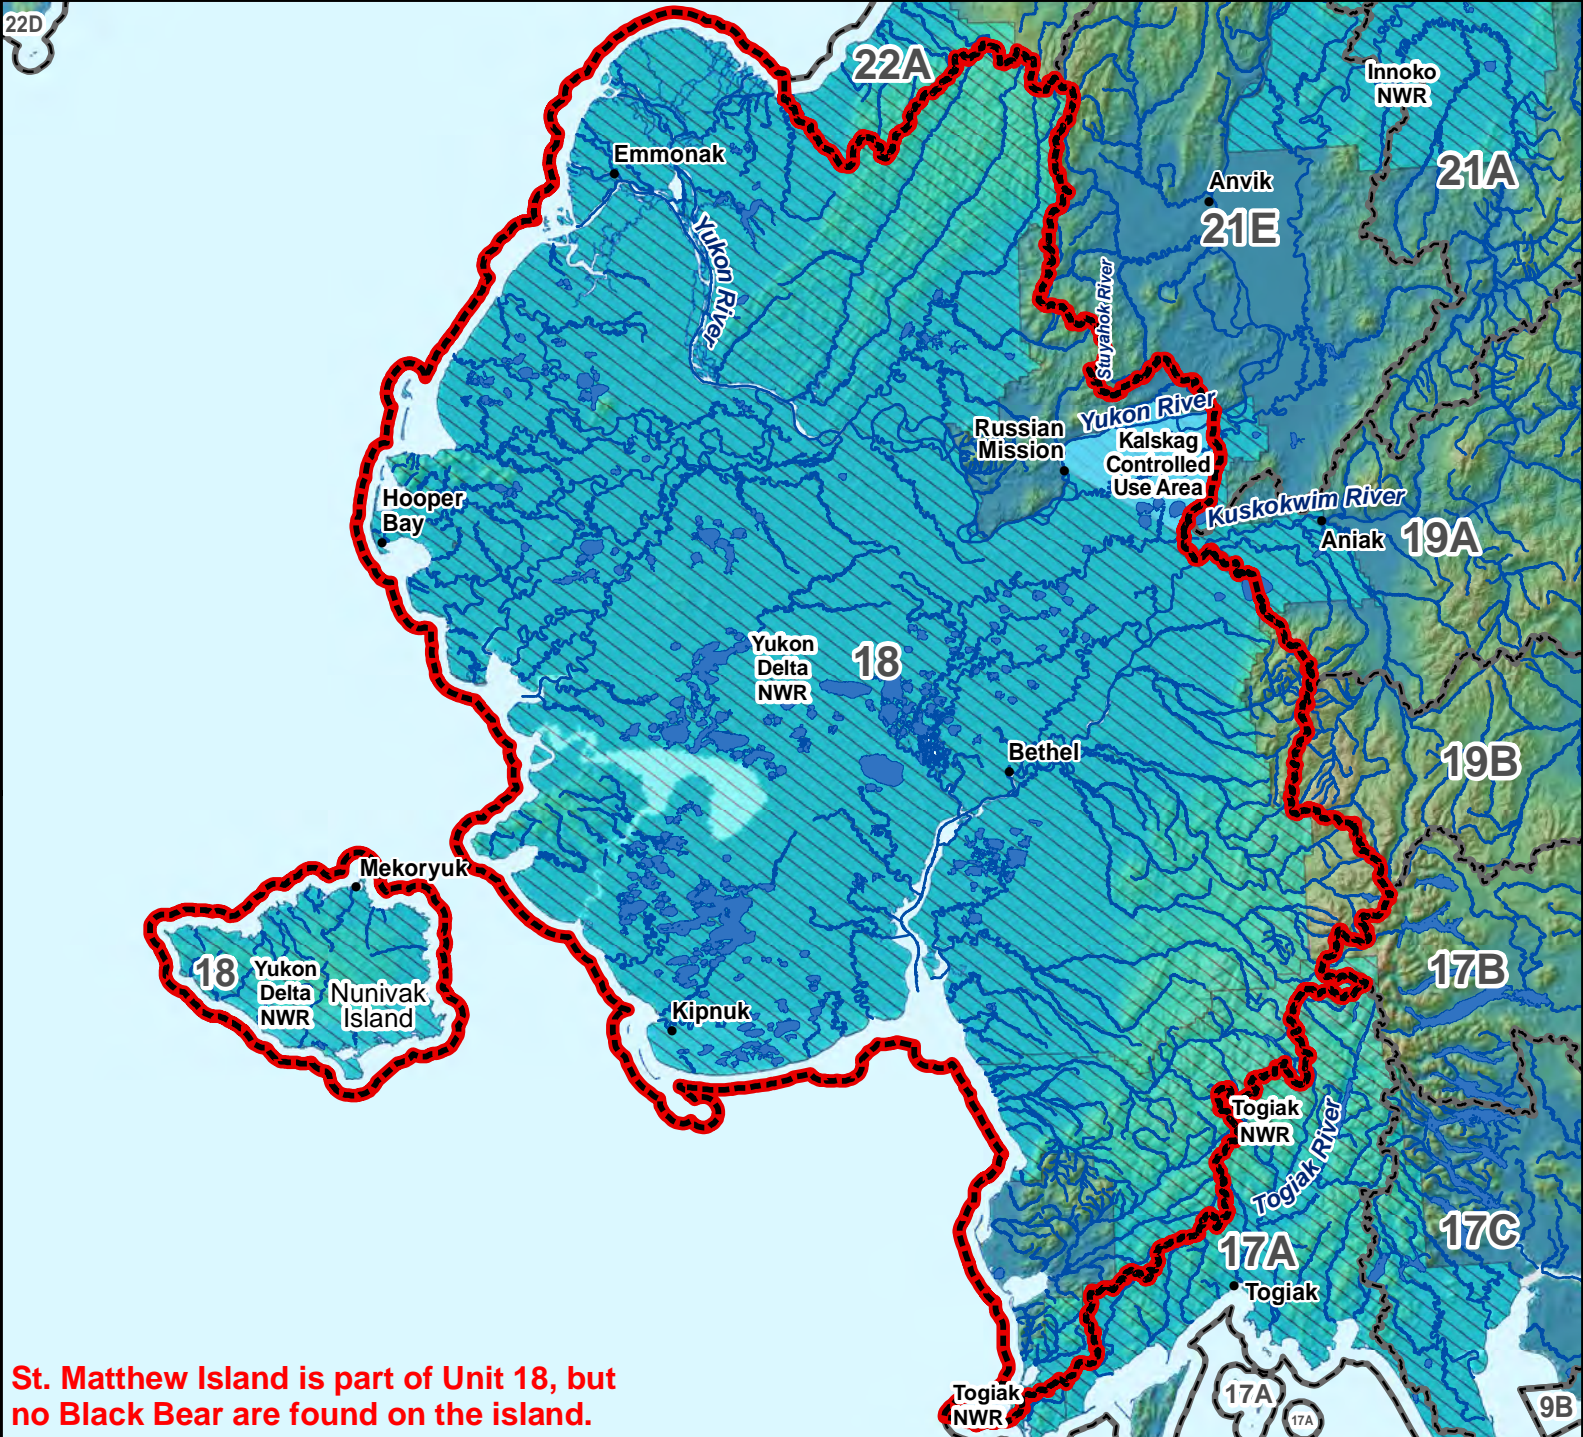

Unit 18

Black Bear - General Hunt

Residents and Nonresidents

St. Matthew Island is part of Unit 18, but no Black Bear are found on the island.

AREA DESCRIPTION: Unit 18.

Please refer to the Alaska Hunting Regulations booklet for bag type, seasons, and additional regulations concerning this hunt.