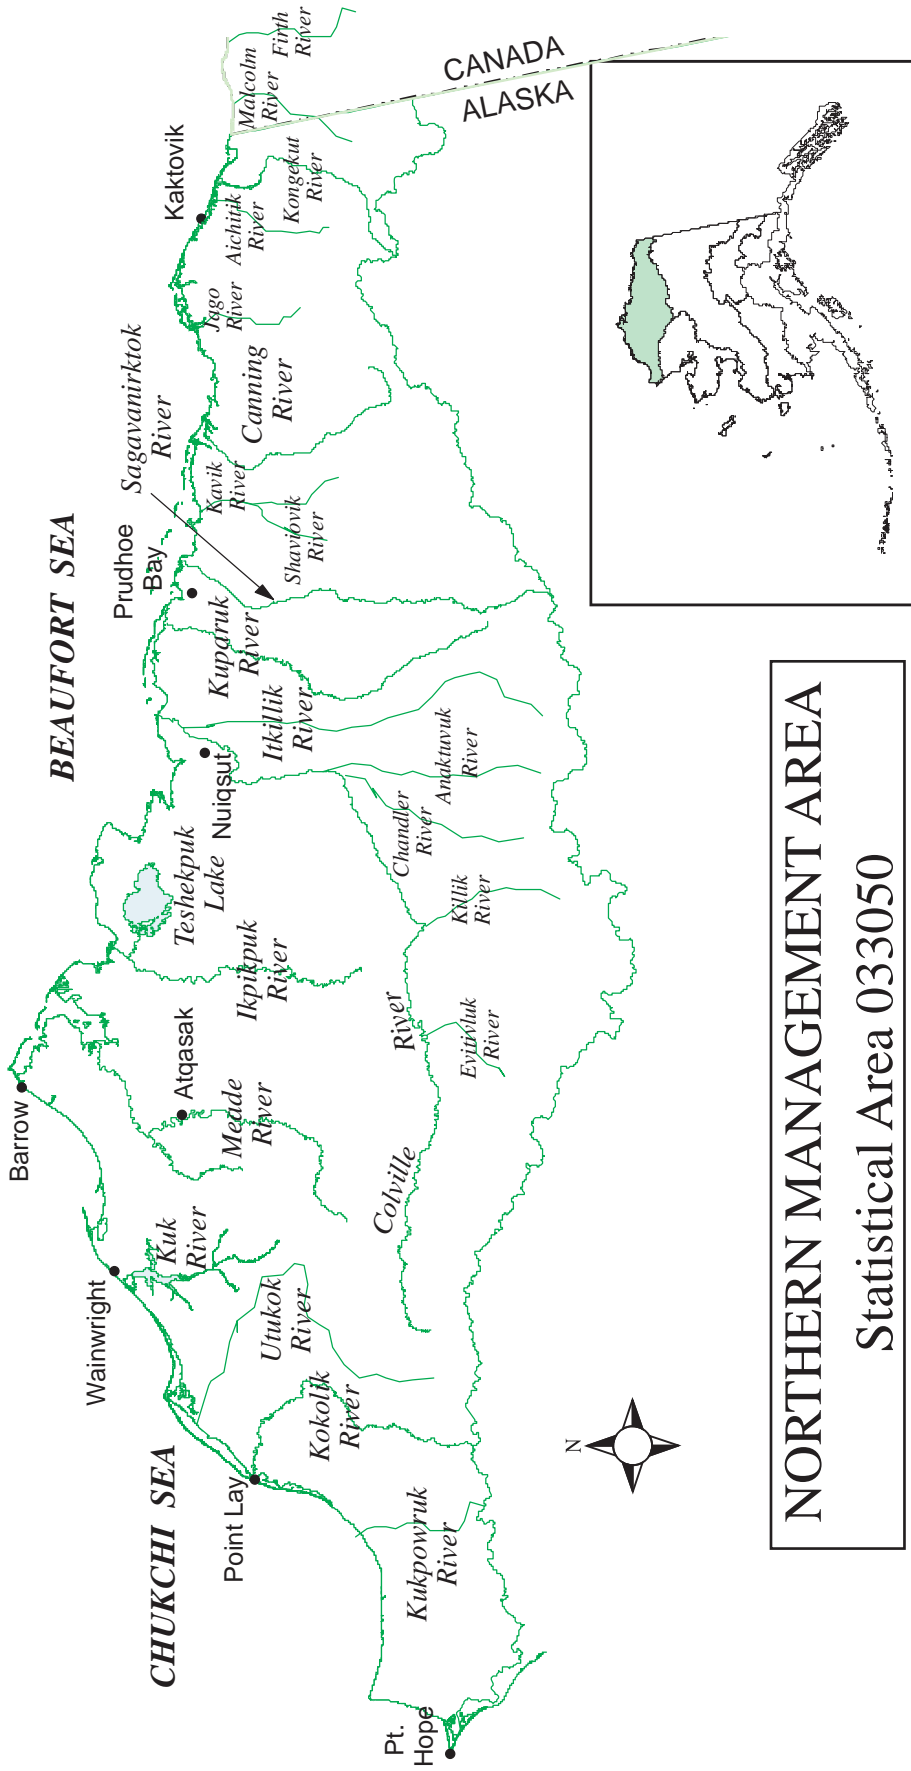

ARCTIC OCEAN

BEAUFORT SEA

CHUKCHI SEA

CANADA
ALASKA

NORTHERN MANAGEMENT AREA
Statistical Area 033050