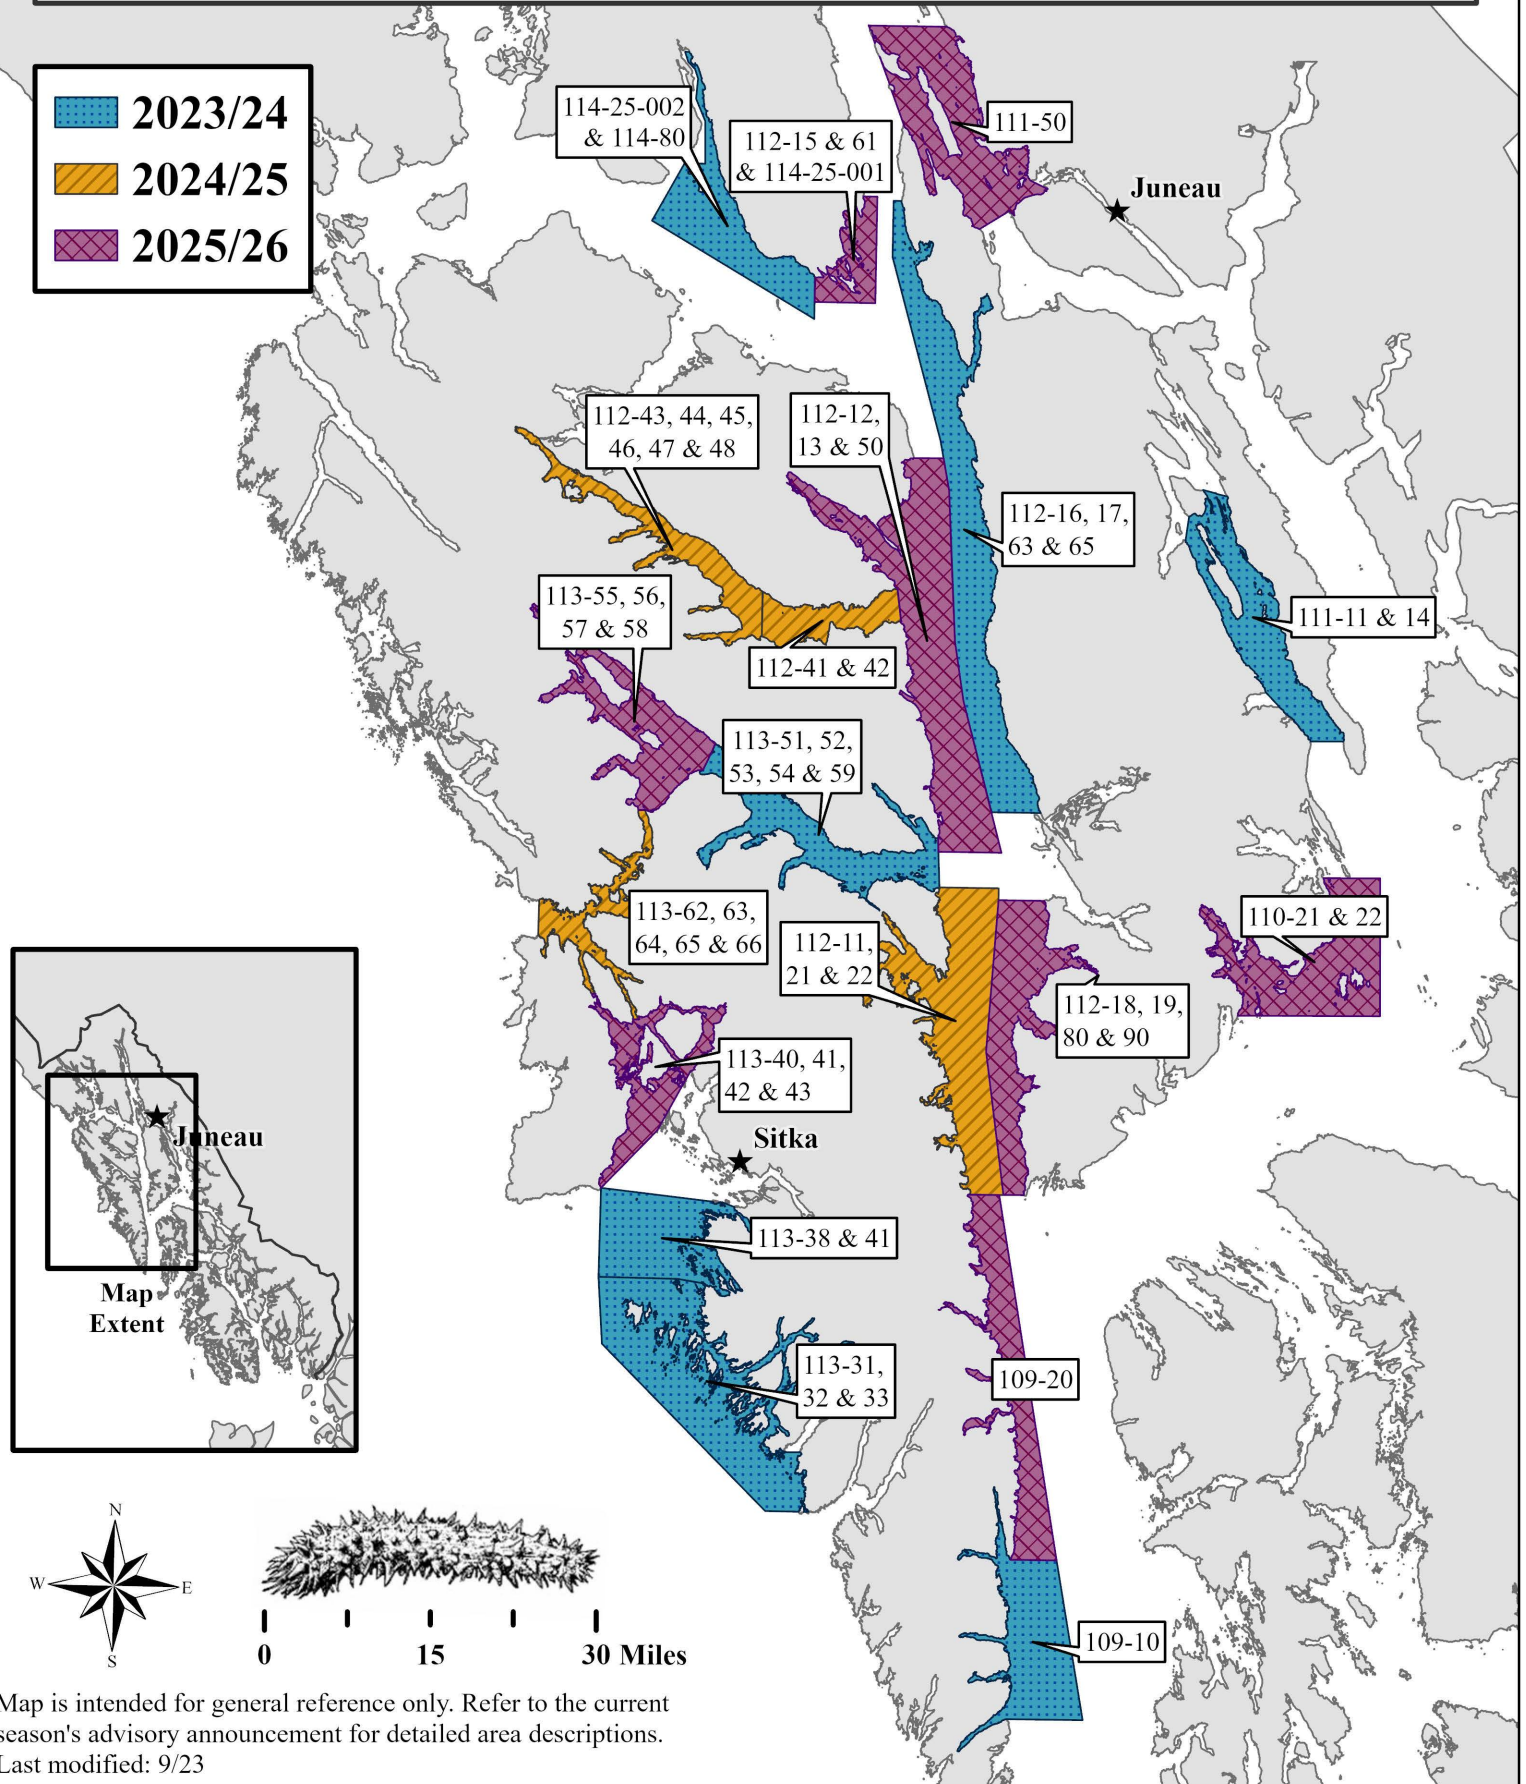

Northern Southeast Alaska Commercial Sea Cucumber Fishery Rotations

Map is intended for general reference only. Refer to the current season's advisory announcement for detailed area descriptions.
Last modified: 9/23