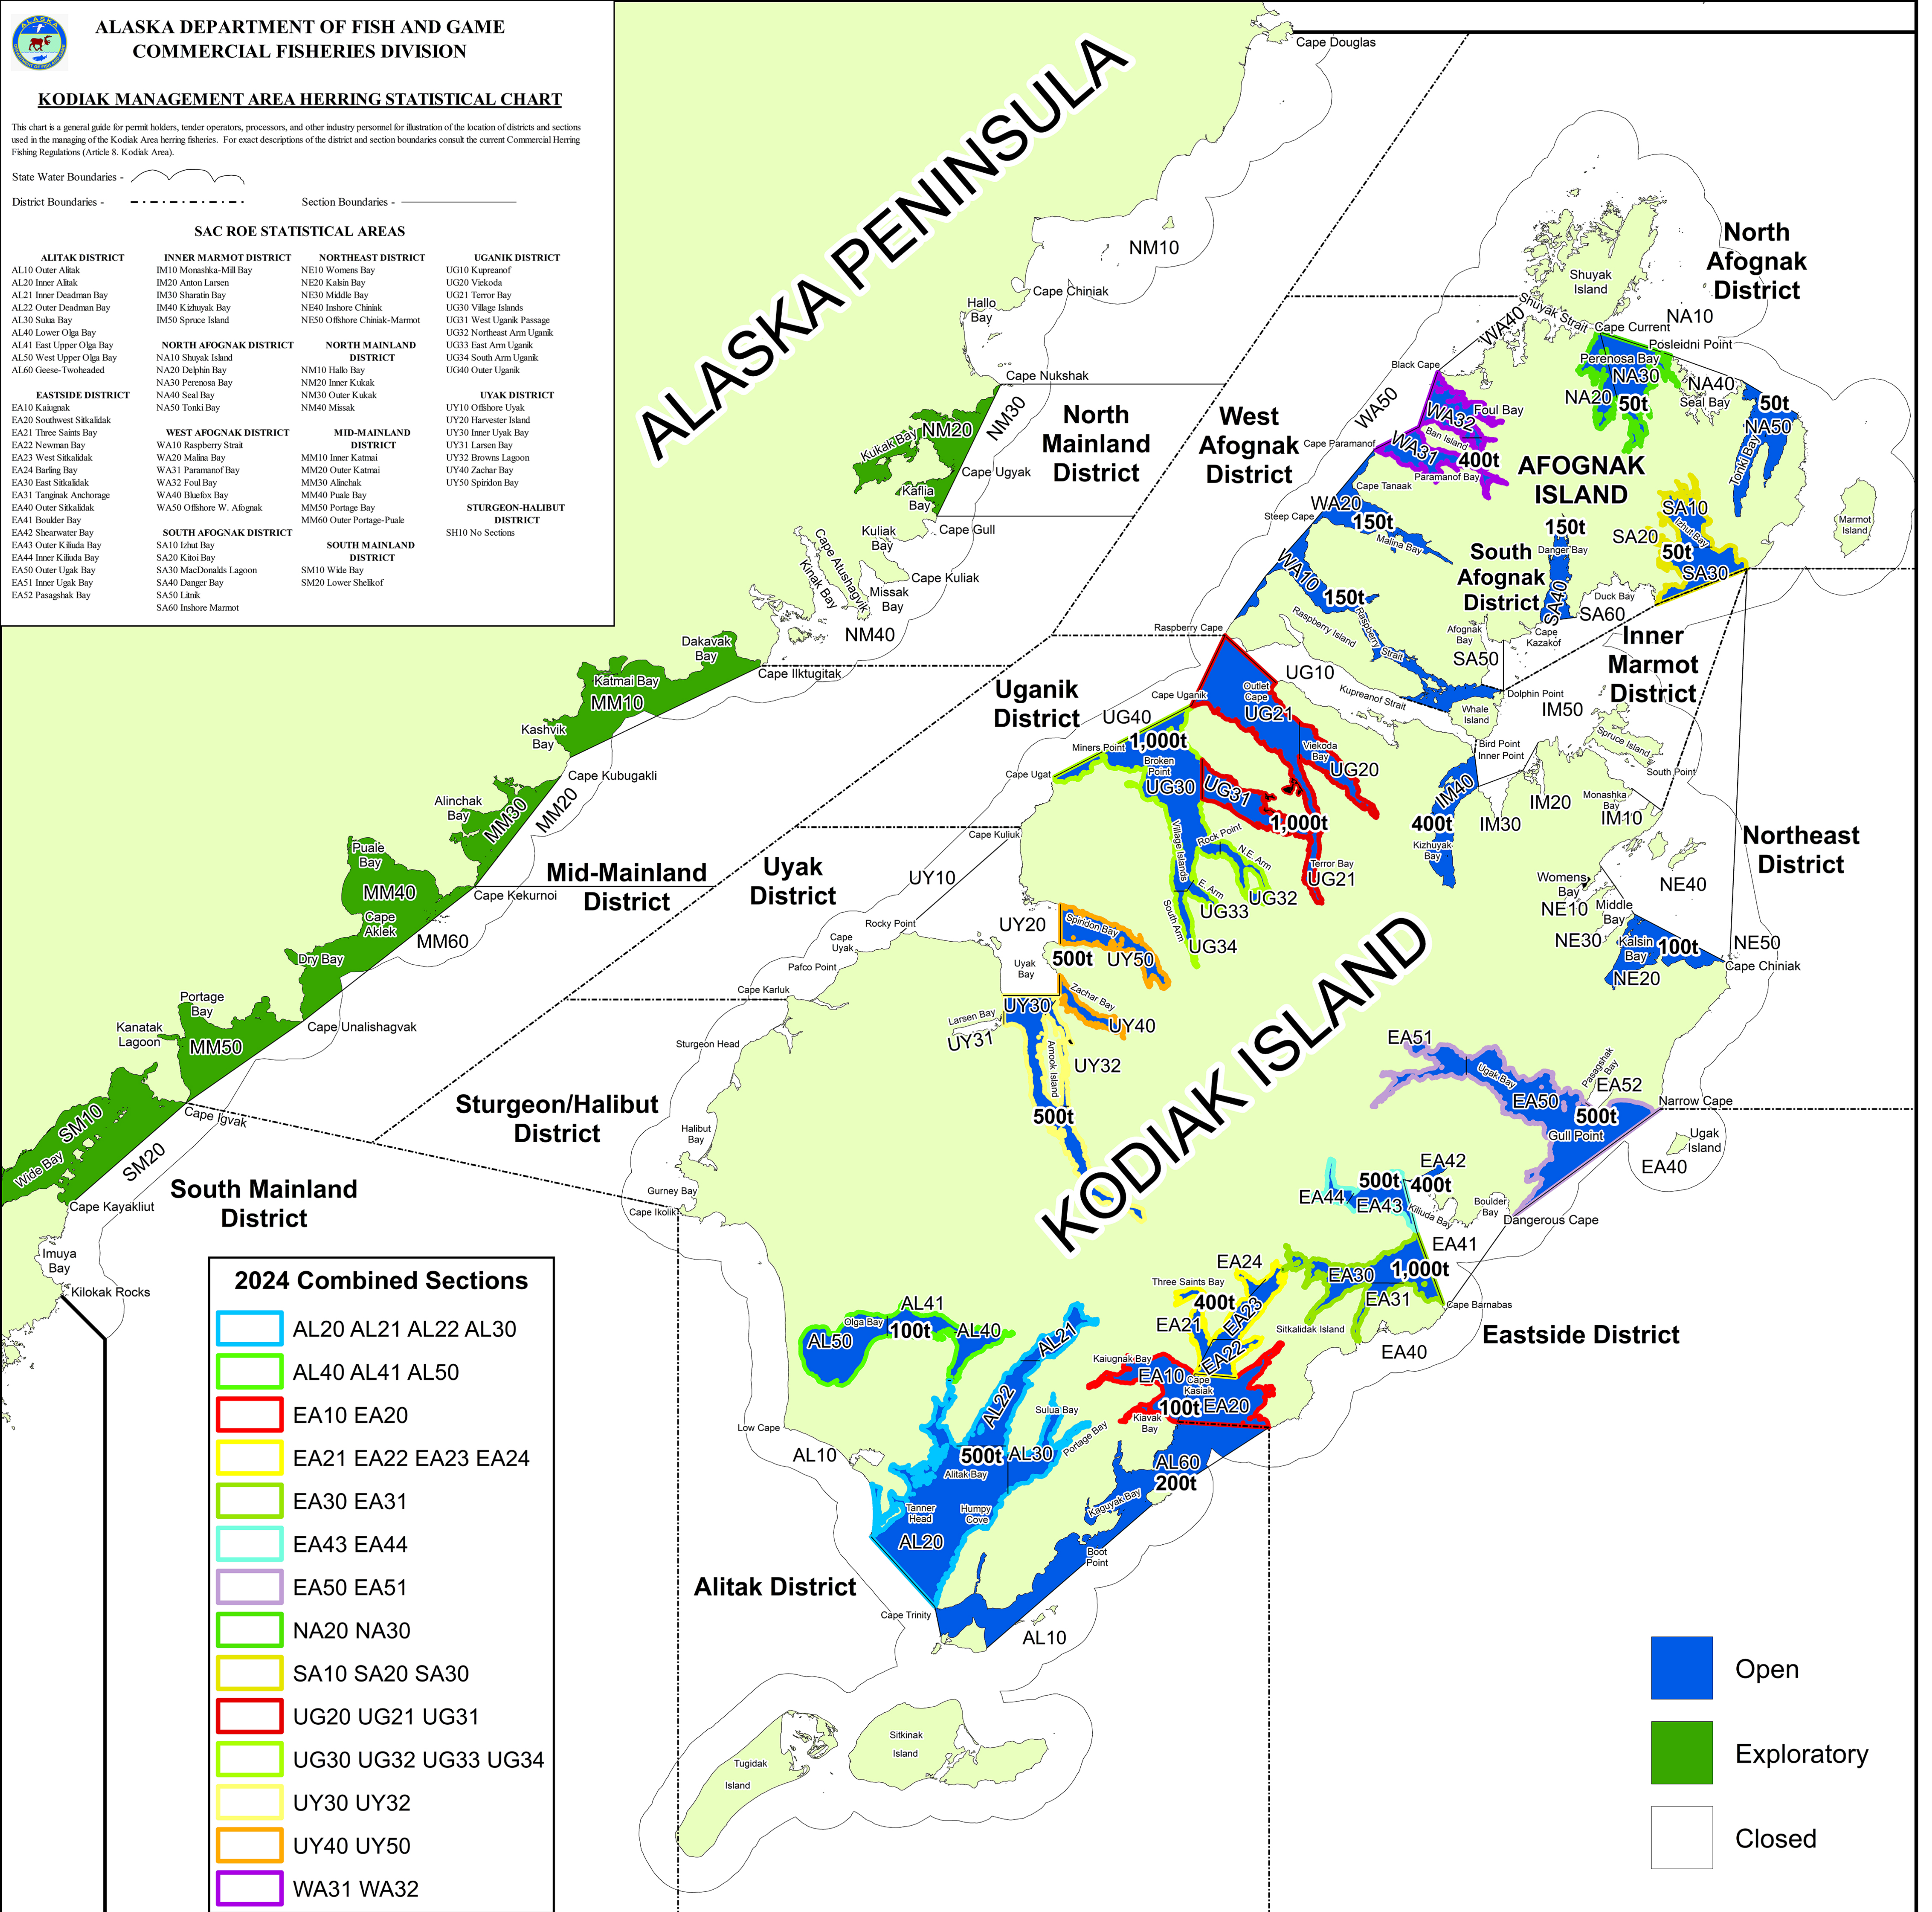

ALITAK DISTRICT AL10 Outer Alitak AL20 Inner Alitak AL21 Inner Deadman Bay AL22 Outer Deadman Bay AL30 Suhai Bay AL40 Lower Olga Bay AL41 East Upper Olga Bay AL50 West Upper Olga Bay AL60 Geese-Twoheaded	INNER MARMOT DISTRICT IM10 Monashka-Mill Bay IM20 Anton Larsen IM30 Sharafin Bay IM40 Kizhuyak Bay IM50 Spruce Island	NORTHEAST DISTRICT NE10 Womens Bay NE20 Kabin Bay NE30 Middle Bay NE40 Inshore Chiniak NE50 Offshore Chiniak-Marmot	UGANIK DISTRICT UG10 Kupreanof UG20 Viskoda UG21 Terror Bay UG30 Village Islands UG31 West Uganik Passage UG32 Northeast Arm Uganik UG33 East Arm Uganik UG34 South Arm Uganik UG40 Outer Uganik
EASTSIDE DISTRICT EA10 Kaiugnak EA20 Southwest Sitkalidak EA21 Three Saints Bay EA22 Newman Bay EA23 West Sitkalidak EA24 Barling Bay EA30 East Sitkalidak EA31 Tanginak Anchorage EA40 Outer Sitkalidak EA41 Boulder Bay EA42 Shearwater Bay EA43 Outer Kiluda Bay EA44 Inner Kiluda Bay EA50 Outer Uganik Bay EA51 Inner Uganik Bay EA52 Pasagstak Bay	NORTH AFOGNAK DISTRICT NA10 Shuyak Island NA20 Delphin Bay NA30 Perenos Bay NA40 Seal Bay NA50 Tonki Bay	NORTH MAINLAND DISTRICT NM10 Halo Bay NM20 Inner Kukak NM30 Outer Kukak NM40 Missak	UYAK DISTRICT UY10 Offshore Uyak UY20 Harvester Island UY30 Inner Uyak Bay UY31 Larsen Bay UY32 Browns Lagoon UY40 Zachar Bay UY50 Spiridon Bay
WEST AFOGNAK DISTRICT WA10 Raspberry Strait WA20 Malina Bay WA30 Foul Bay WA31 Paramanof Bay WA32 Foul Bay WA40 Bhaefox Bay WA50 Offshore W. Afognak	MID-MAINLAND DISTRICT MM10 Inner Katmai MM20 Outer Katmai MM30 Alinchak MM40 Puale Bay MM50 Portage Bay MM60 Outer Portage-Puale	SOUTH AFOGNAK DISTRICT SA10 Izhat Bay SA20 Kikoi Bay SA30 MacDonalds Lagoon SA40 Danger Bay SA50 Link SA60 Inshore Marmot	STURGEON-HALIBUT DISTRICT SH10 No Sections

2024 Combined Sections

	AL20 AL21 AL22 AL30
	AL40 AL41 AL50
	EA10 EA20
	EA21 EA22 EA23 EA24
	EA30 EA31
	EA43 EA44
	EA50 EA51
	NA20 NA30
	SA10 SA20 SA30
	UG20 UG21 UG31
	UG30 UG32 UG33 UG34
	UY30 UY32
	UY40 UY50
	WA31 WA32

	Open
	Exploratory
	Closed