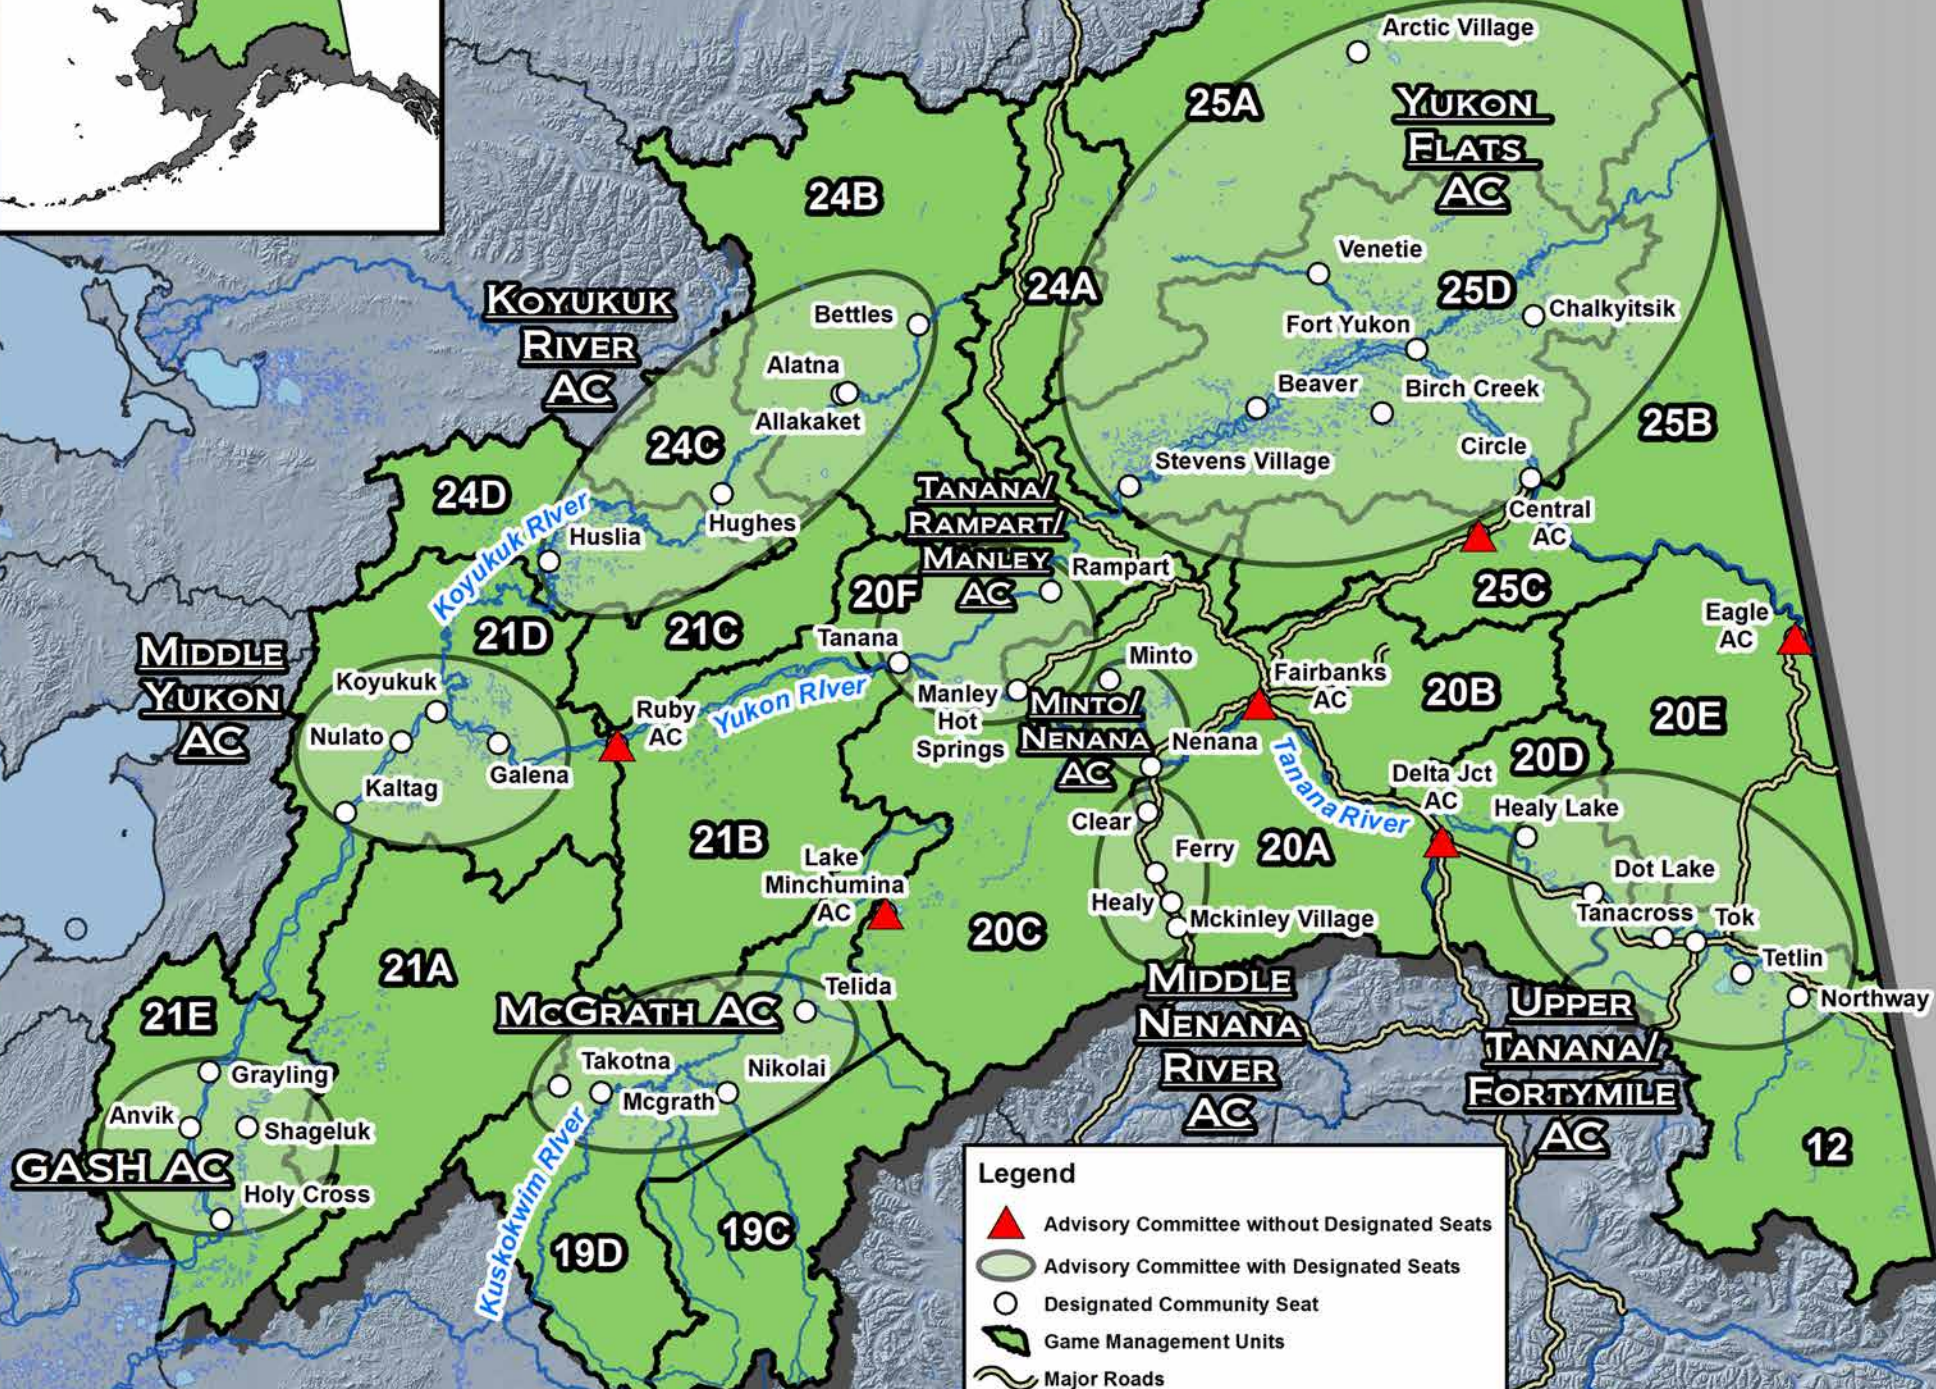

INTERIOR REGION ADVISORY COMMITTEES

Legend

- ▲ Advisory Committee without Designated Seats
- Advisory Committee with Designated Seats
- Designated Community Seat
- Game Management Units
- Major Roads