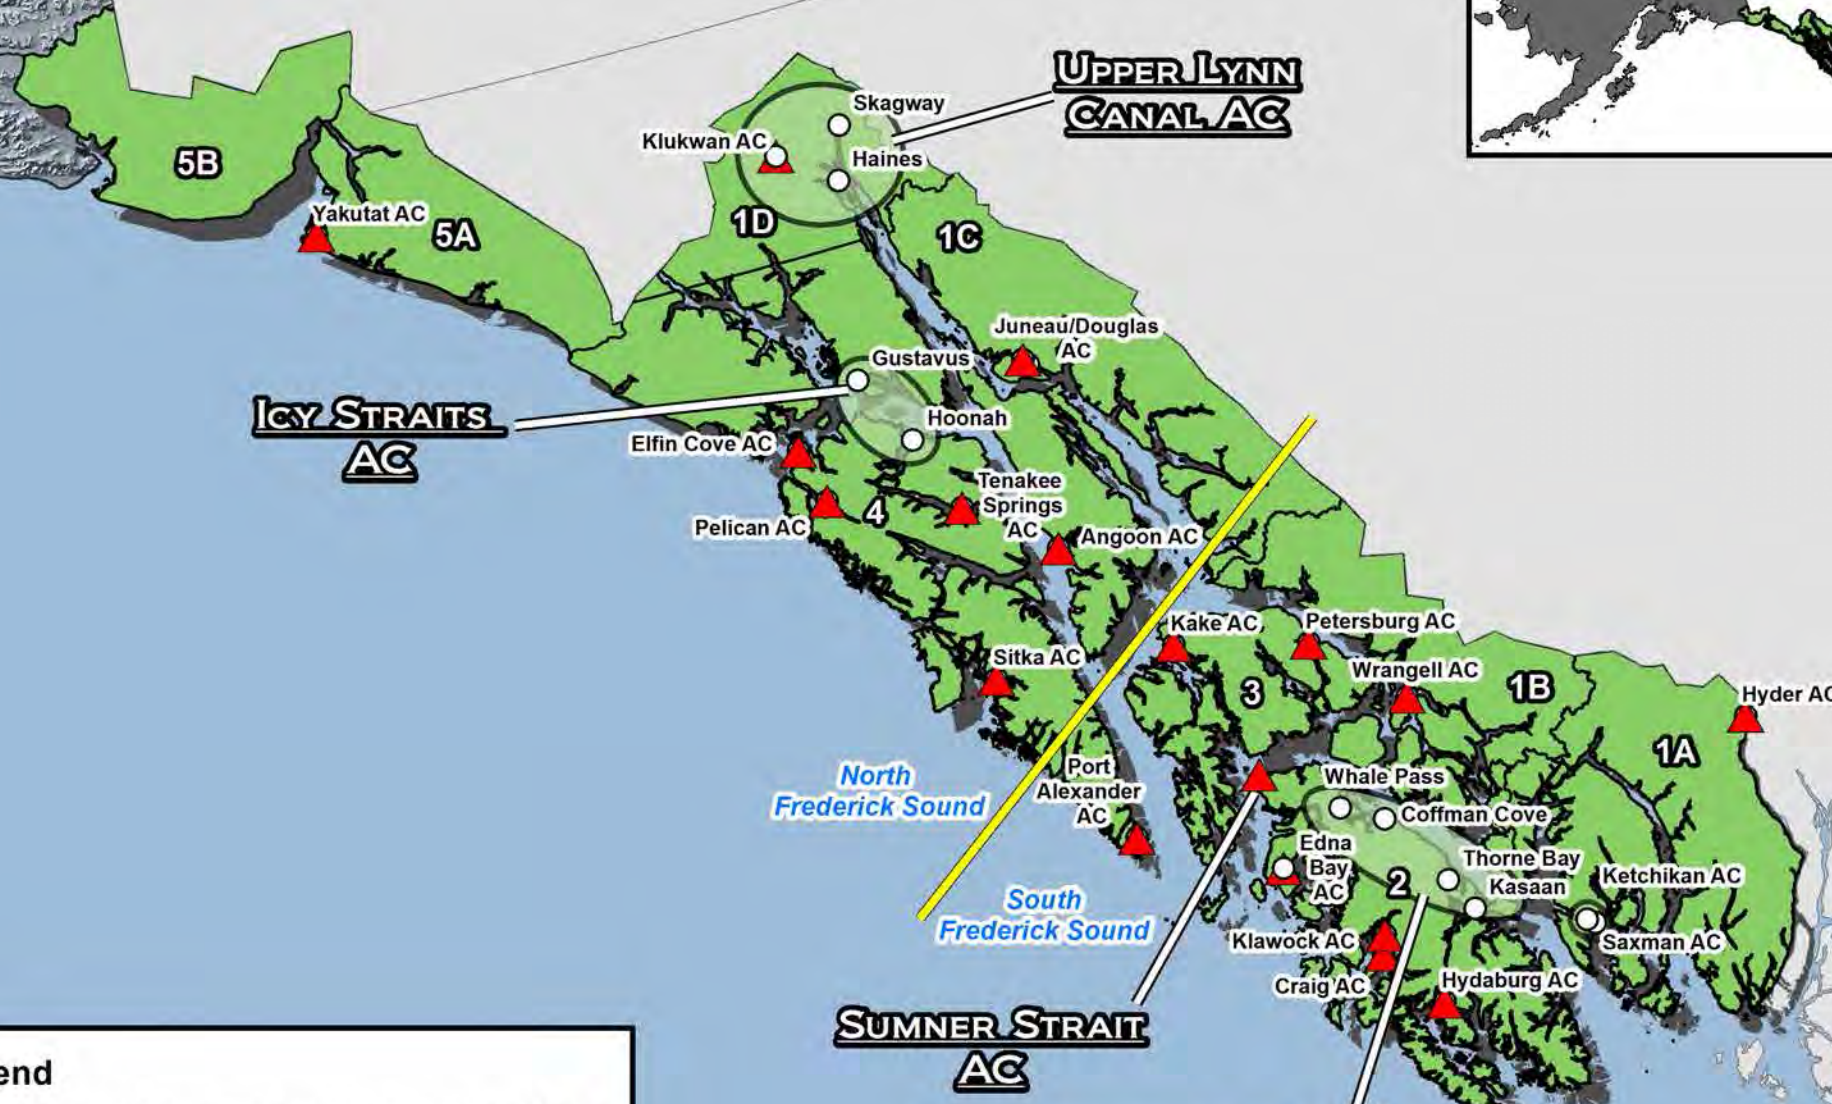

SOUTHEAST REGION ADVISORY COMMITTEES

Legend

- Advisory Committee without Designated Seats
- Advisory Committee with Designated Seats
- Designated Community Seat
- Game Management Units

**UPPER LYNN
CANAL AC**

**ICY STRAITS
AC**

**SUMNER STRAIT
AC**

**EAST PRINCE OF WALES
ISLAND AC**