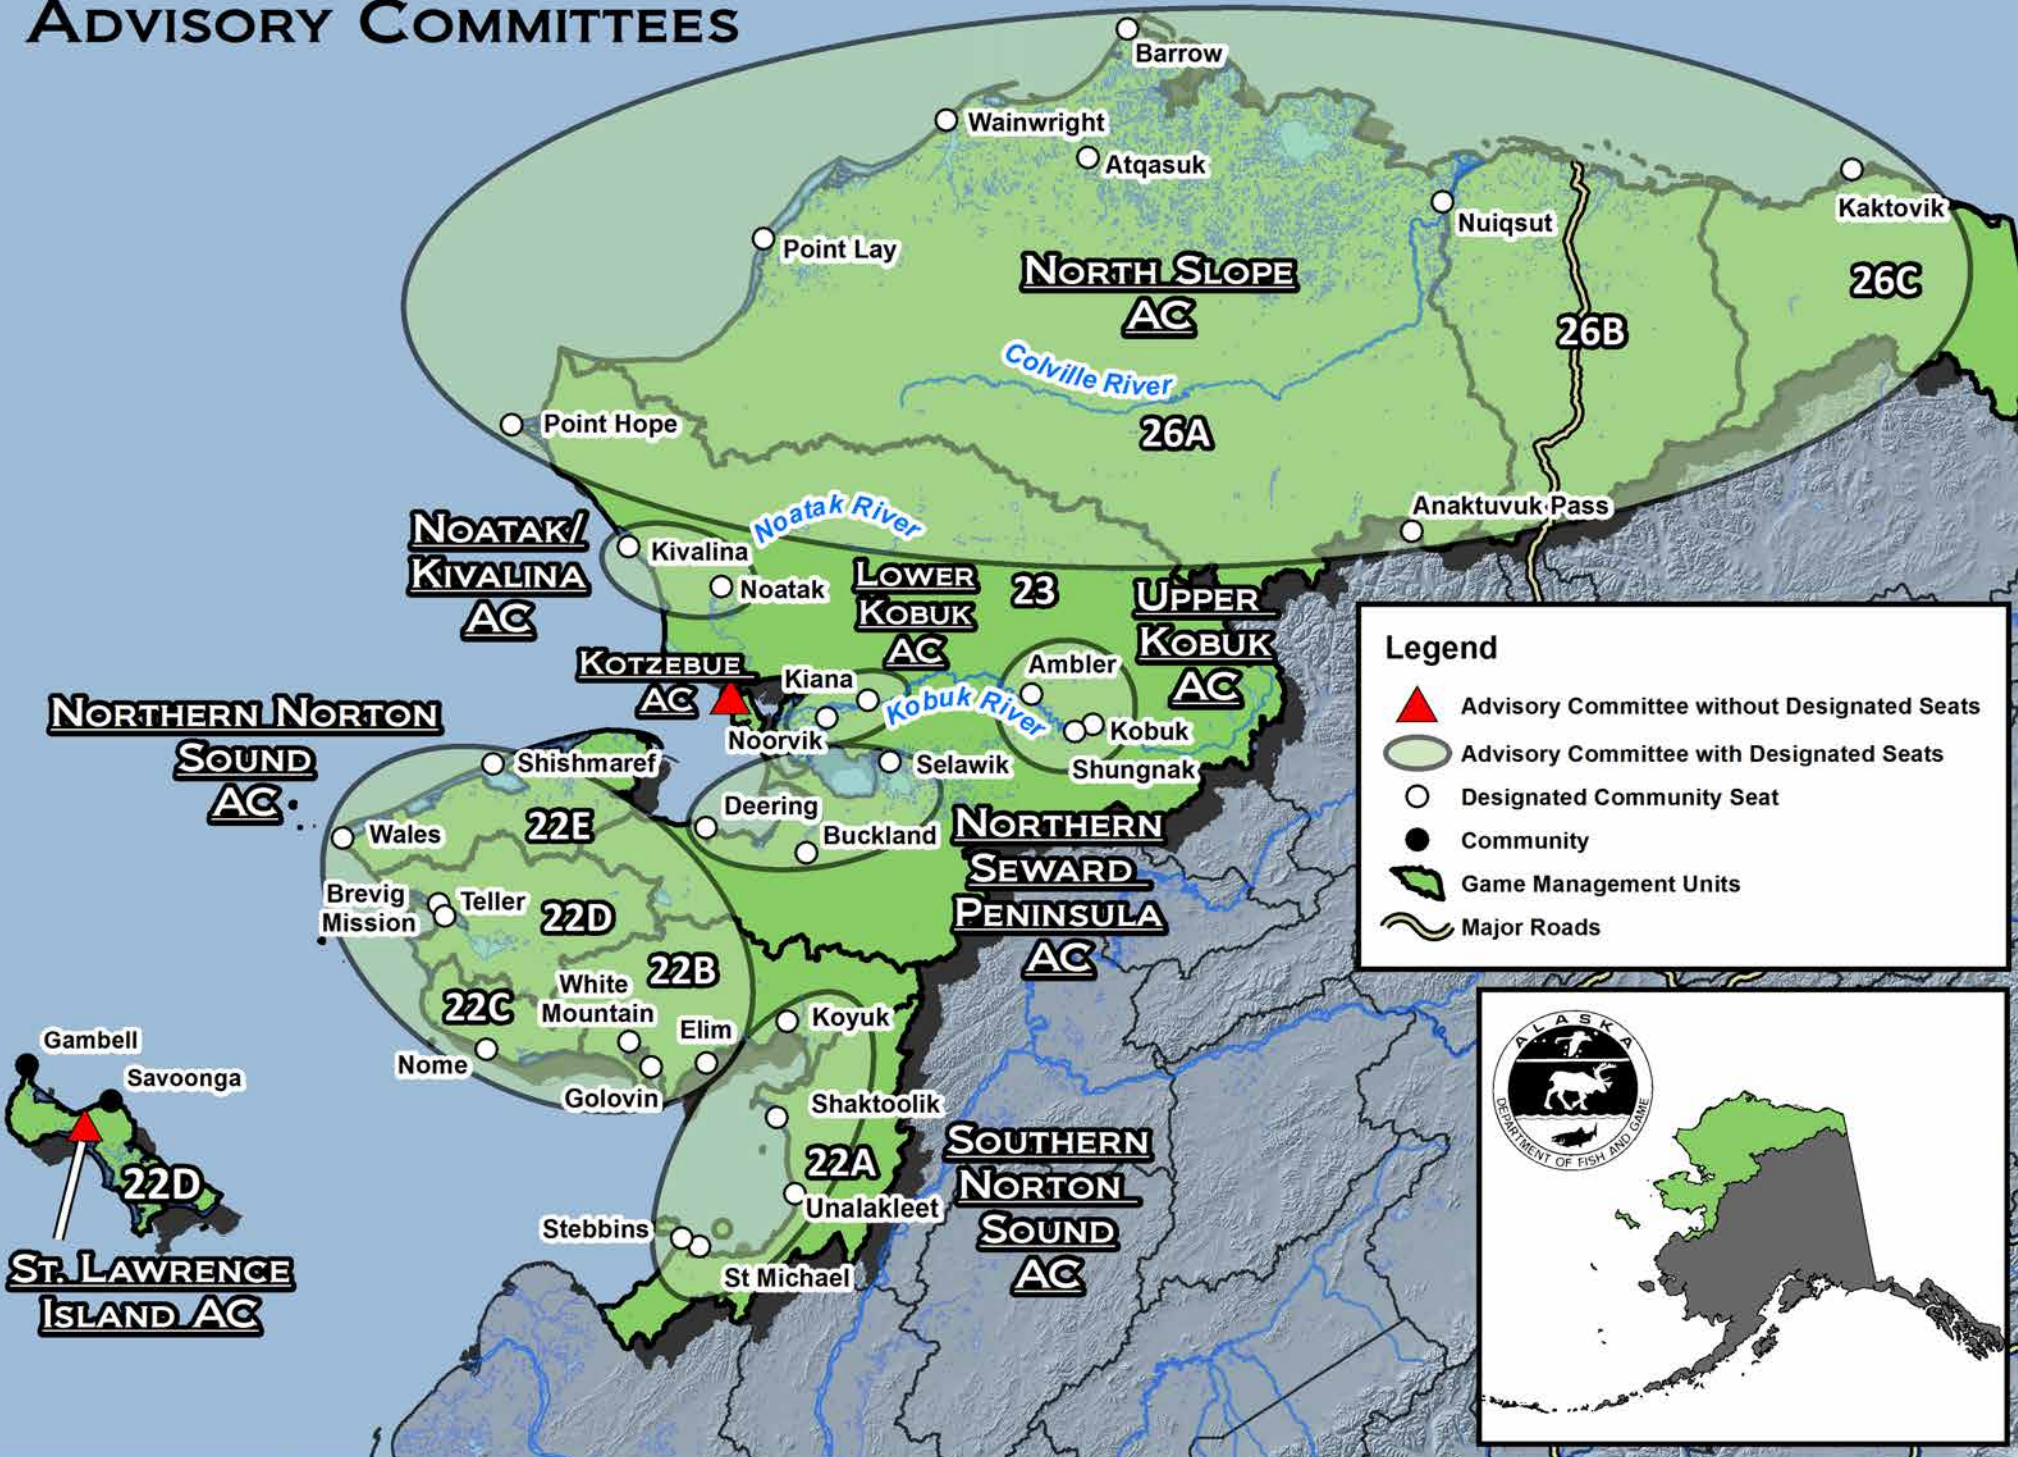

# ARCTIC REGION ADVISORY COMMITTEES

**Legend**

- ▲ Advisory Committee without Designated Seats
- Advisory Committee with Designated Seats
- Designated Community Seat
- Community
- Game Management Units
- ~ Major Roads

Sand Point AC

10

Near Islands

Andreas Islands

Pribilof Islands

**UNALASKA/ DUTCH HARBOR AC**

10

Fox Islands

Unalaska

Akutan

Dutch Harbor

Nelson Lagoon AC

Chignik Lake

Chignik

Chignik Lagoon

Ivanof Bay

Igiugig

Kokhanok

Newhalen

Nondalton

Pedro Bay

Port Alsworth

Koliganek

Iliamna