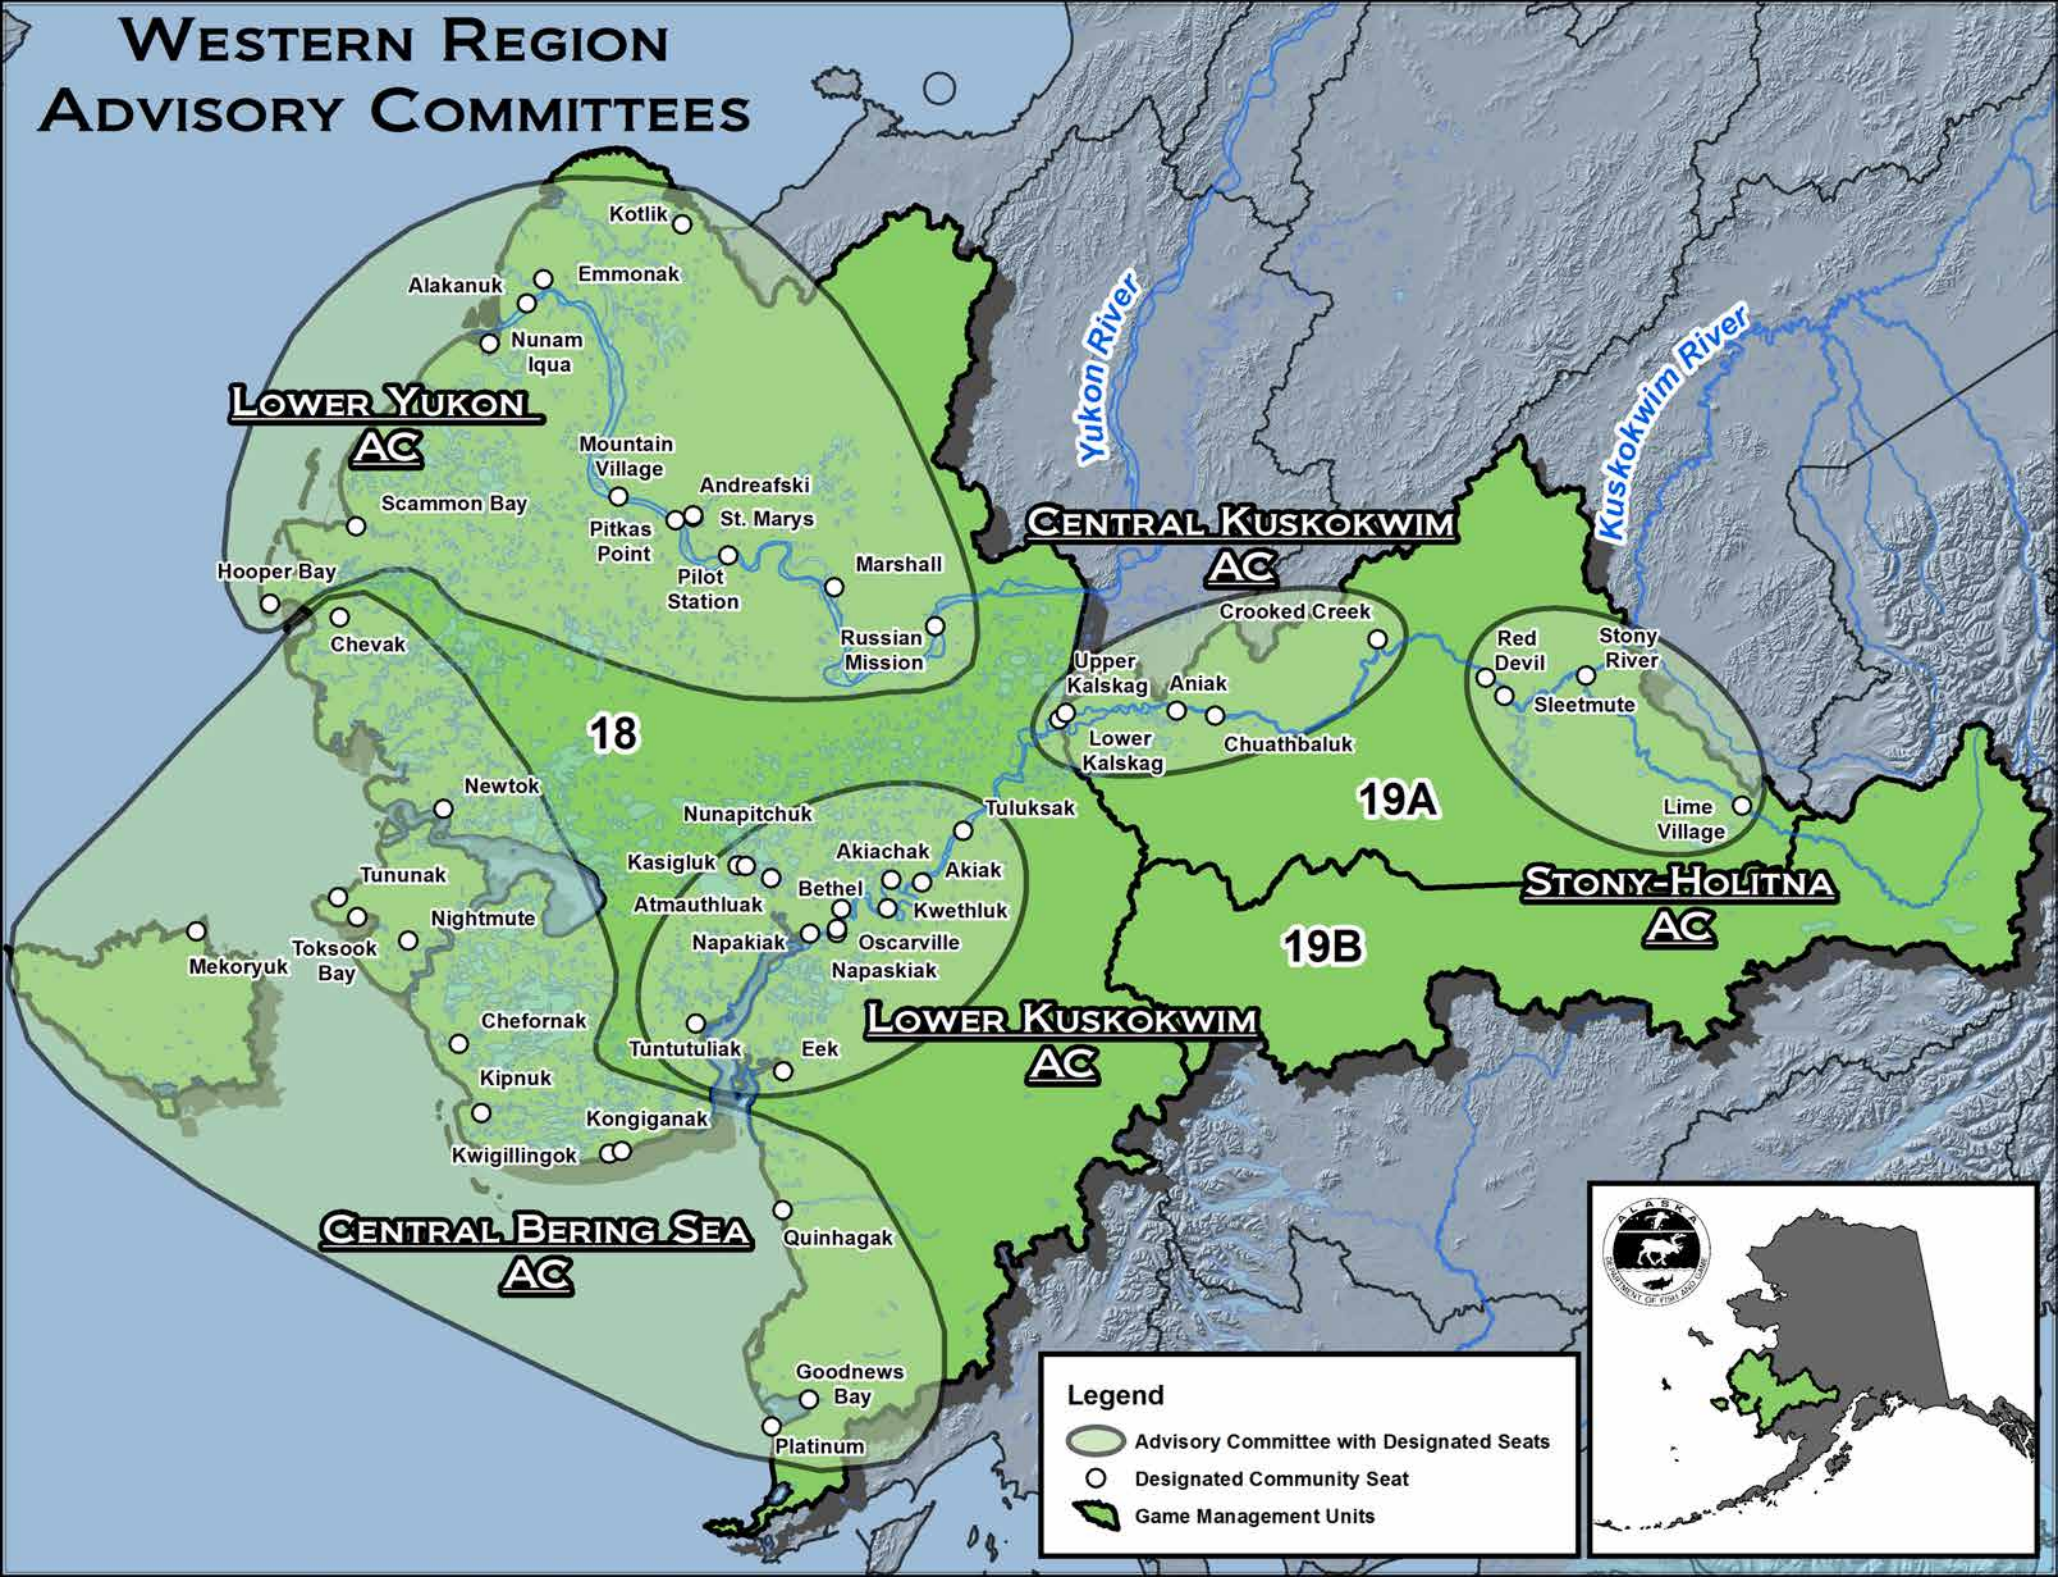

WESTERN REGION ADVISORY COMMITTEES